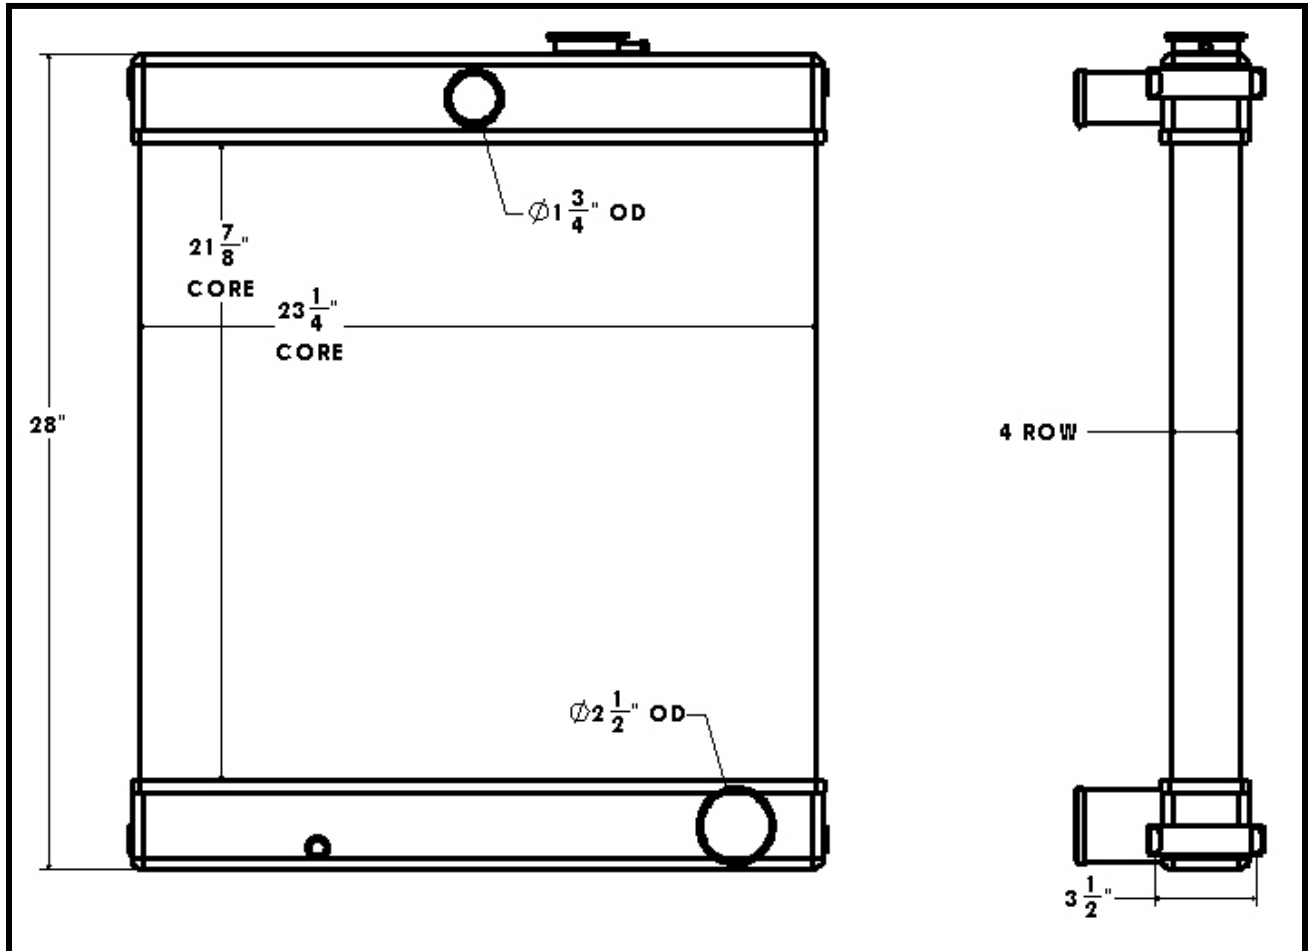

BGR Part Number: ST-0056-4R-TT

Overall Dimensions: 28" X 24" X 3-1/2" (Tanks)

Core: 21-7/8" X 23-1/4" X 4 Row

Inlet: 1-3/4" OD

Outlet: 2-1/2" OD