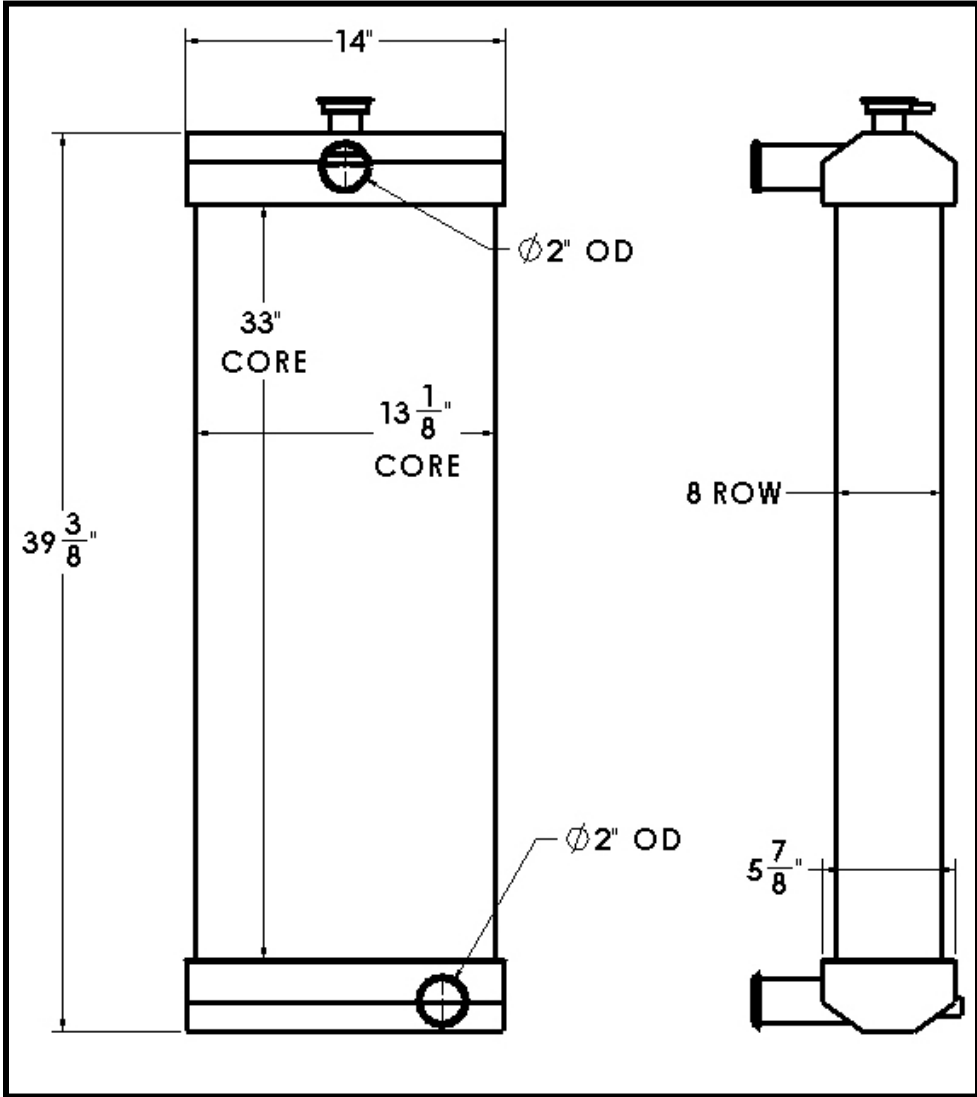

BGR PART NUMBER: ST-0053-8M-EF

Overall Dimensions: 39-3/8" X 14" X 5-7/8" (Tanks)

Core: 33" X 13-1/8" X 8 Row

Inlet: 2" OD

Outlet: 2" OD