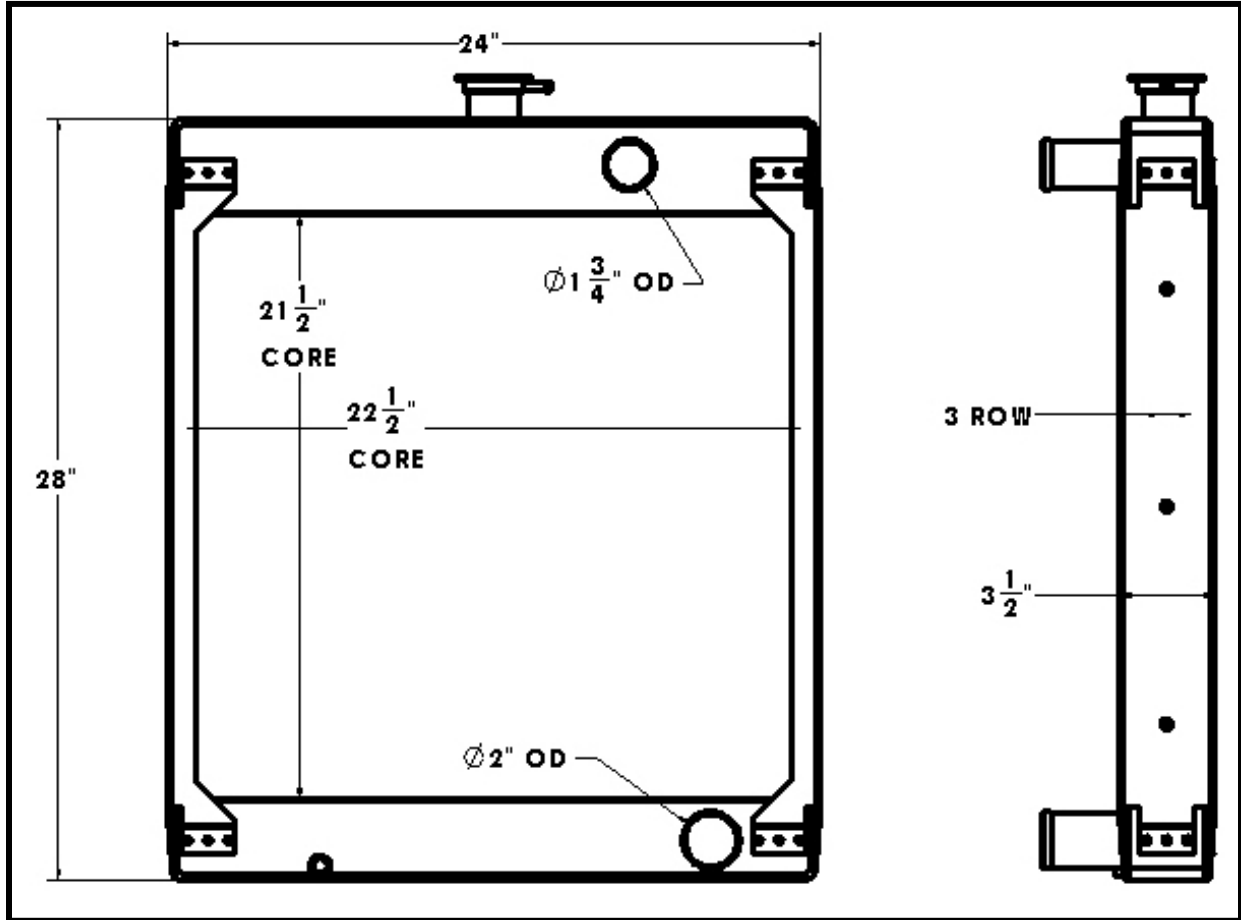

BGR Part Number: ST-0048-5S-NC

Overall Dimensions: 28" X 24" X 3-1/2"

Core: 21-1/2" X 22-1/2" X 3 Row

Inlet: 1-3/4" OD

Outlet: 2" OD