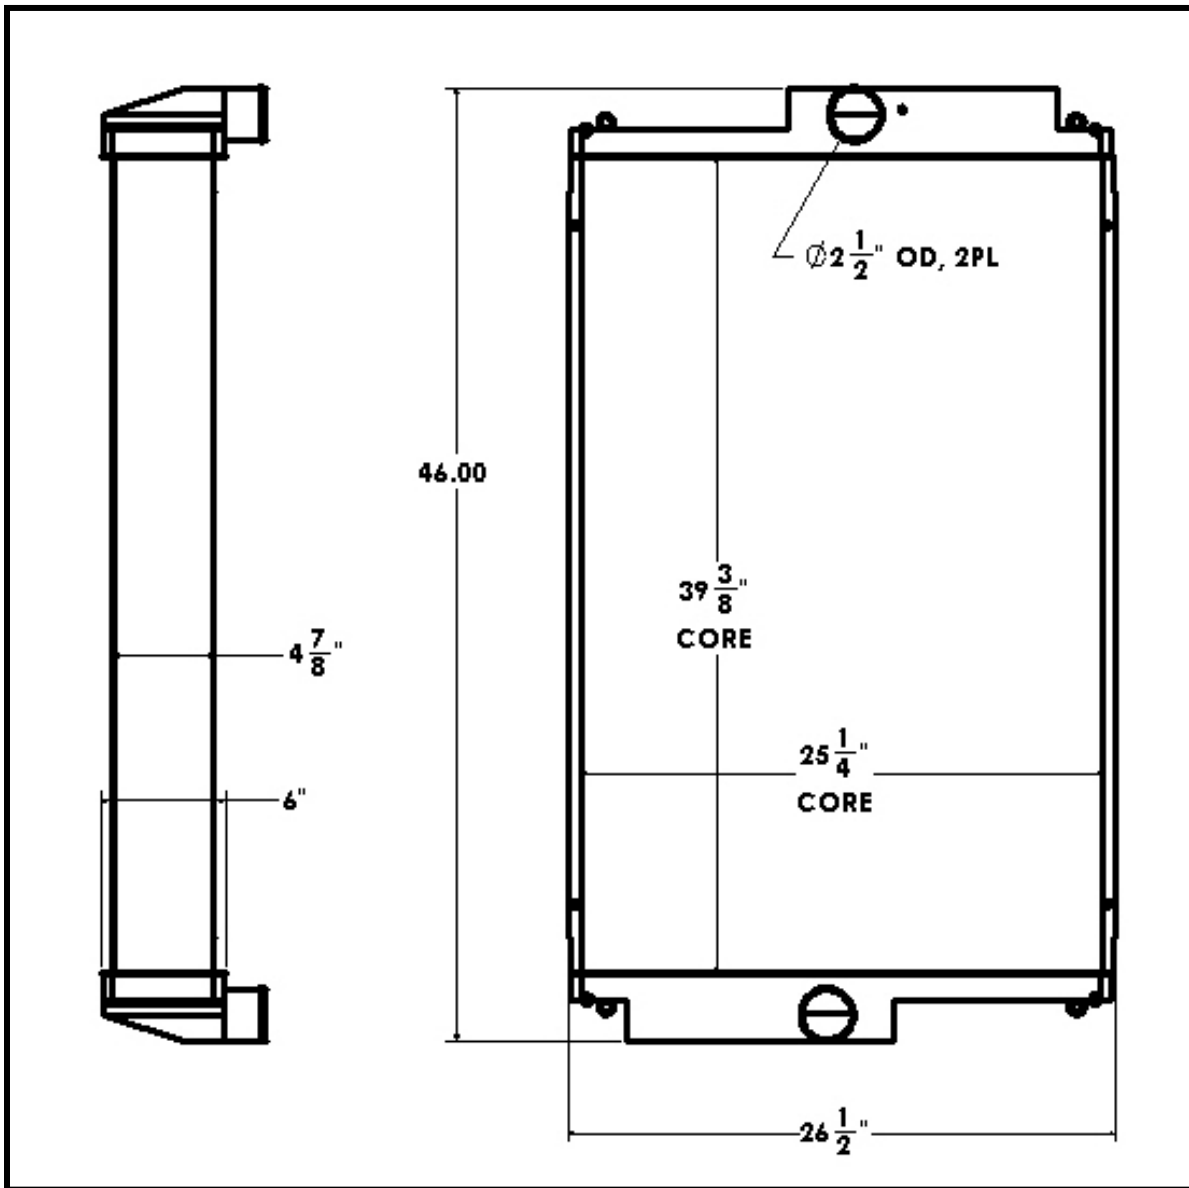

BGR Part Number: ST-0046-7LE-TT

Overall Dimension: 46" X 26-1/2" X 6"

Core: 39-3/8" X 25-1/4" X 8 Row

Inlet: 2-1/2" OD

Outlet: 1-1/2" OD