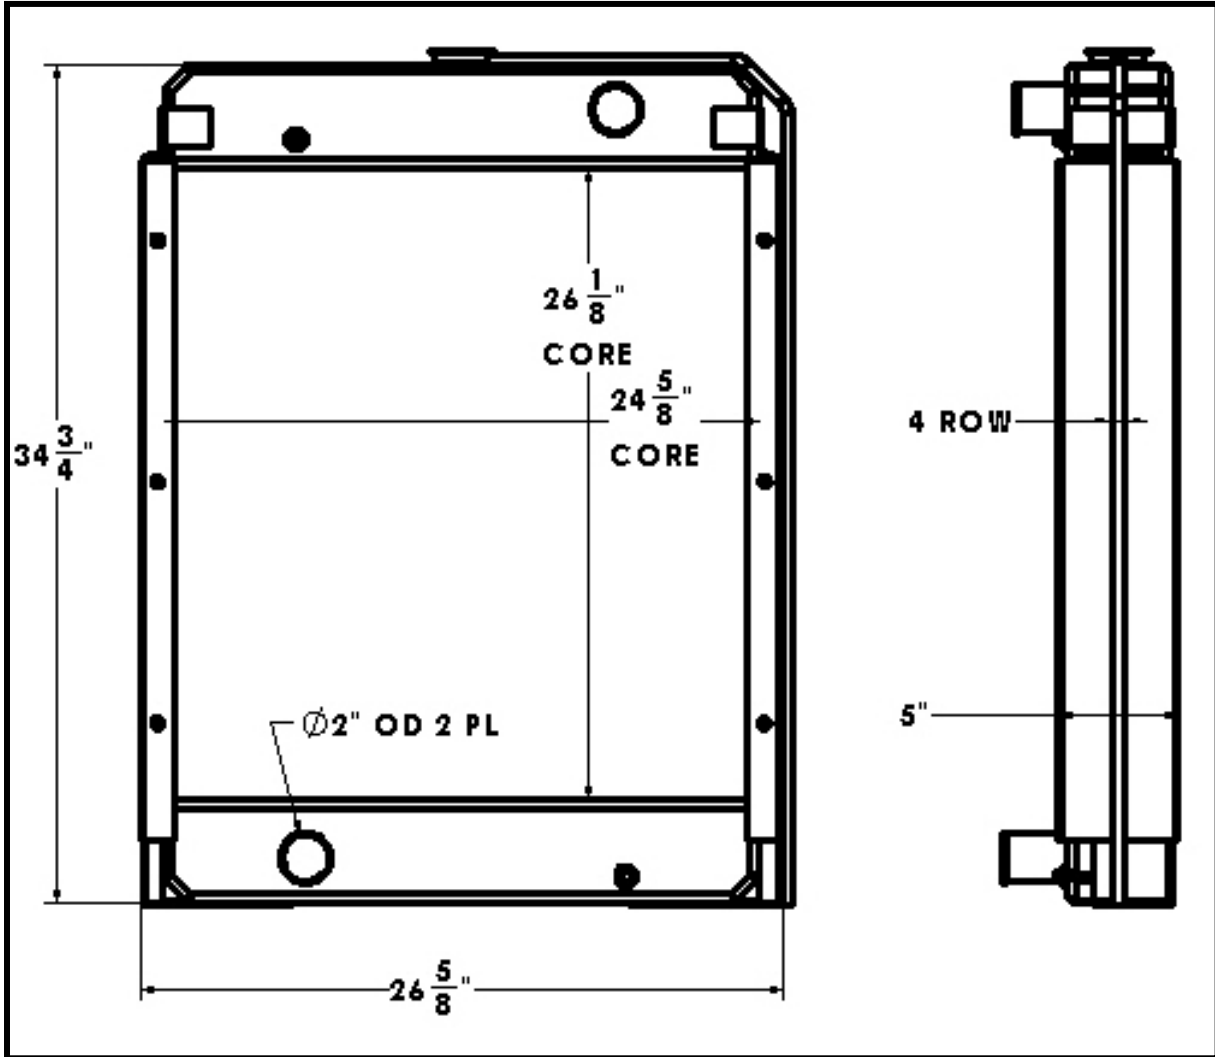

BGR Part Number: ST-0016-4R-NC

ONAN PART NUMBER 130-4358

Overall Dimensions:  $34 \frac{3}{4}$ " X  $26 \frac{5}{8}$ " X 5"

Core:  $26 \frac{1}{8}$ " X  $24 \frac{5}{8}$ " X 4 Row

Inlet: 2" OD

Outlet: 2" OD