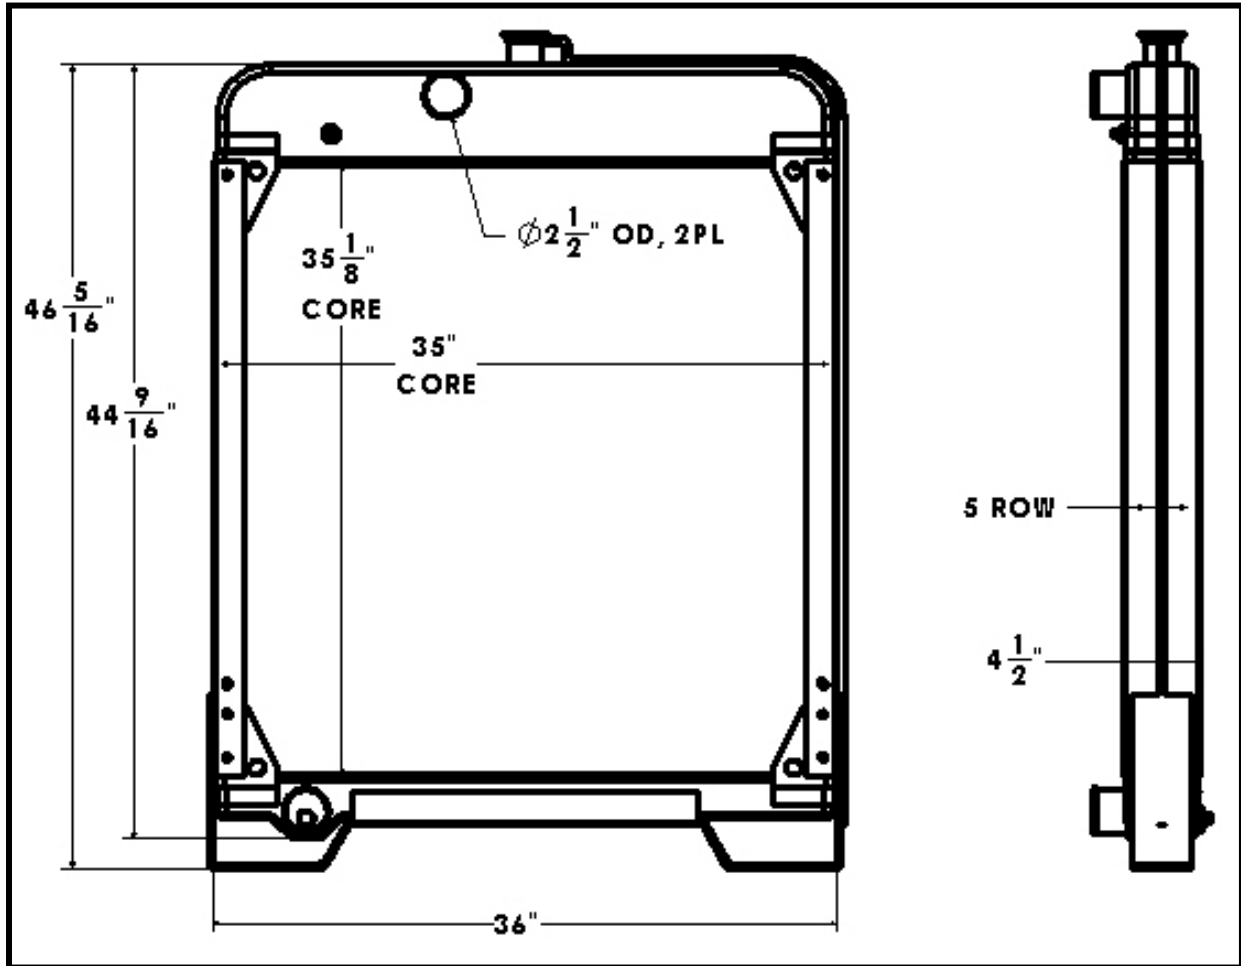

BGR Part Number: ST-0009-5R-NC
OEM: CATERPILLAR 7C8627

Overall Dimensions: 46-5/16" X 36" X 4-1/2"

Core: 35-1/8" X 35" X 5 Row

Inlet: 2-1/2" OD

Outlet: 2-1/2" OD