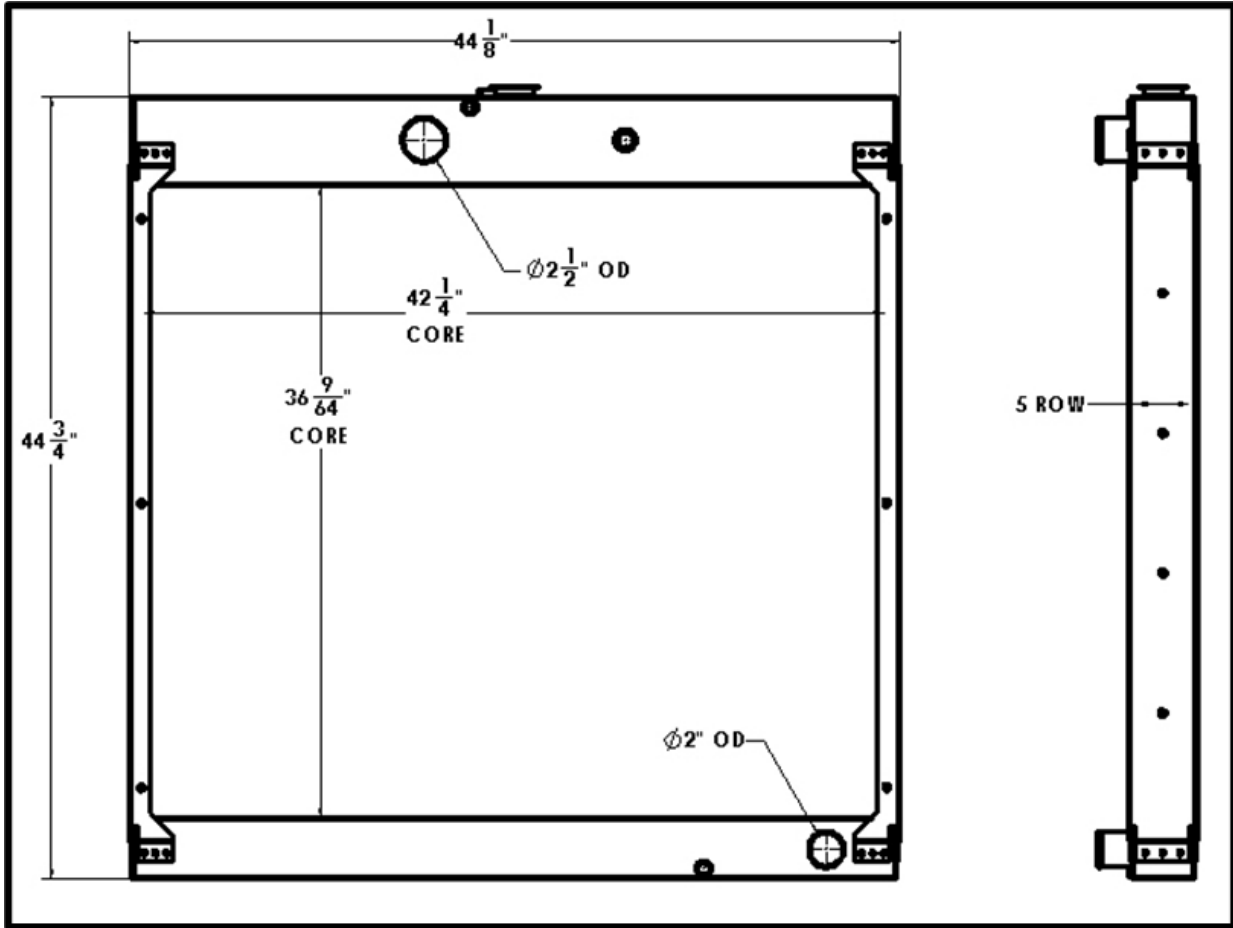

BGR Part Number: ST-0003-5R-NC

OEM: KOHLER GM19944

Overall Dimensions: 44-3/4" X 44-1/8" X 3-15/16"

Core: 36-9/64" X 42-1/4" X 5 Row

Inlet: 2-1/2" OD

Outlet: 2" OD