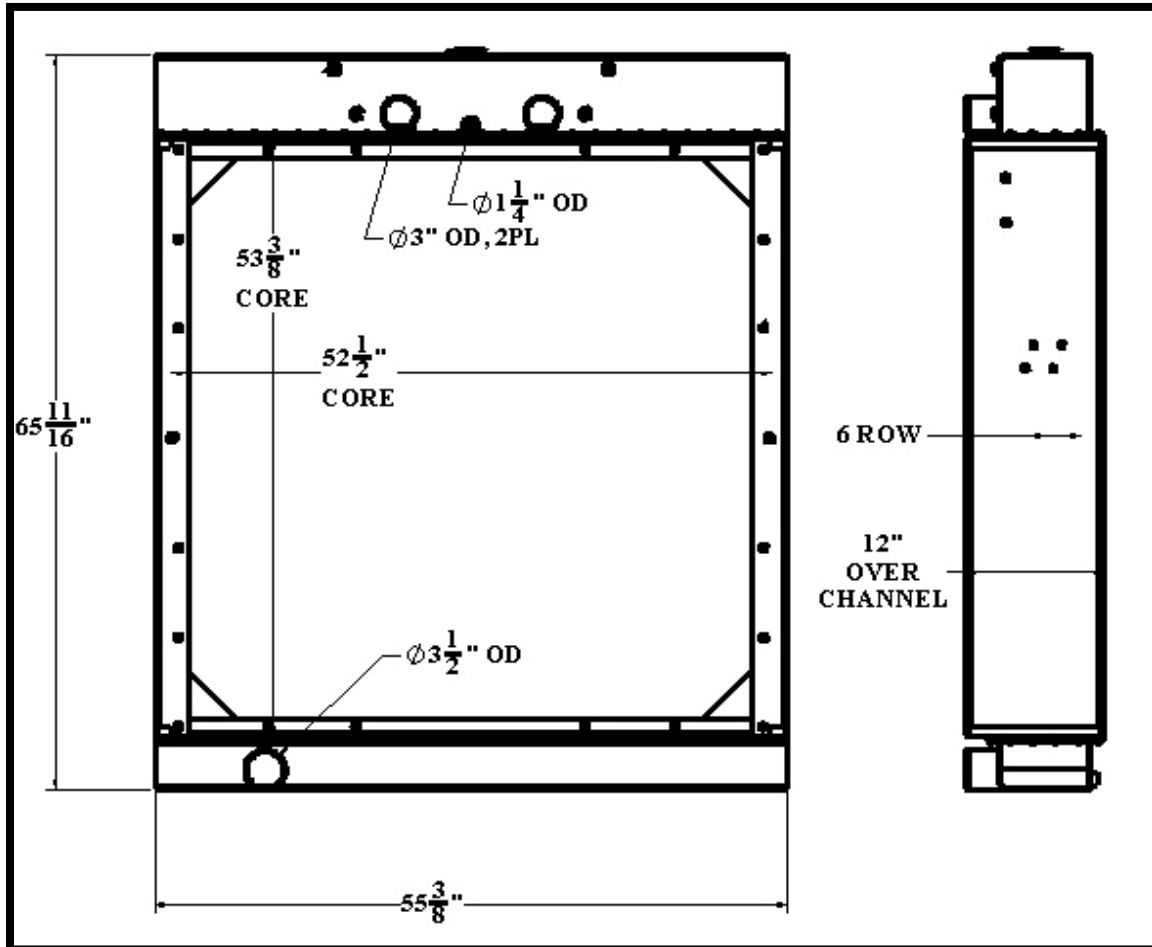

BGR Part Number: BT-0120-6Y

Cummins P/N 3050216

Overall Dimensions:  $65\frac{11}{16}$ " X  $55\frac{3}{8}$ " X 12"

Core:  $53\frac{3}{8}$ " X  $52\frac{1}{2}$ " X 6 ROW

Inlet: 3" OD

Outlet:  $3\frac{1}{2}$ " OD