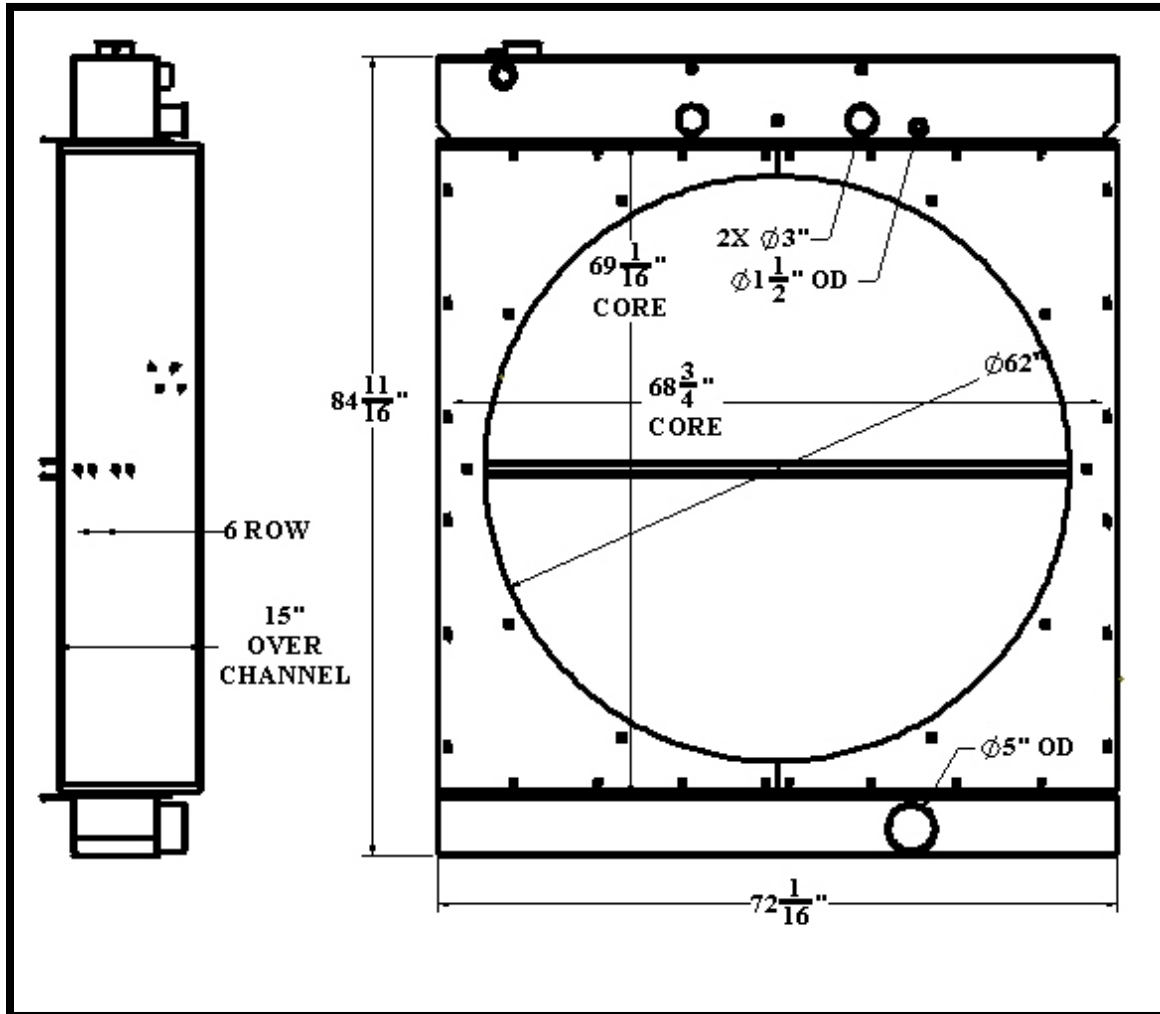

BGR Part Number: BT-0119-6Y

Overall Dimensions: 84-11/16" X 72-1/16" X 15"

Core: 69-1/16" X 68-3/4" X 6 ROW

Inlet: 3" OD

Outlet: 5" OD