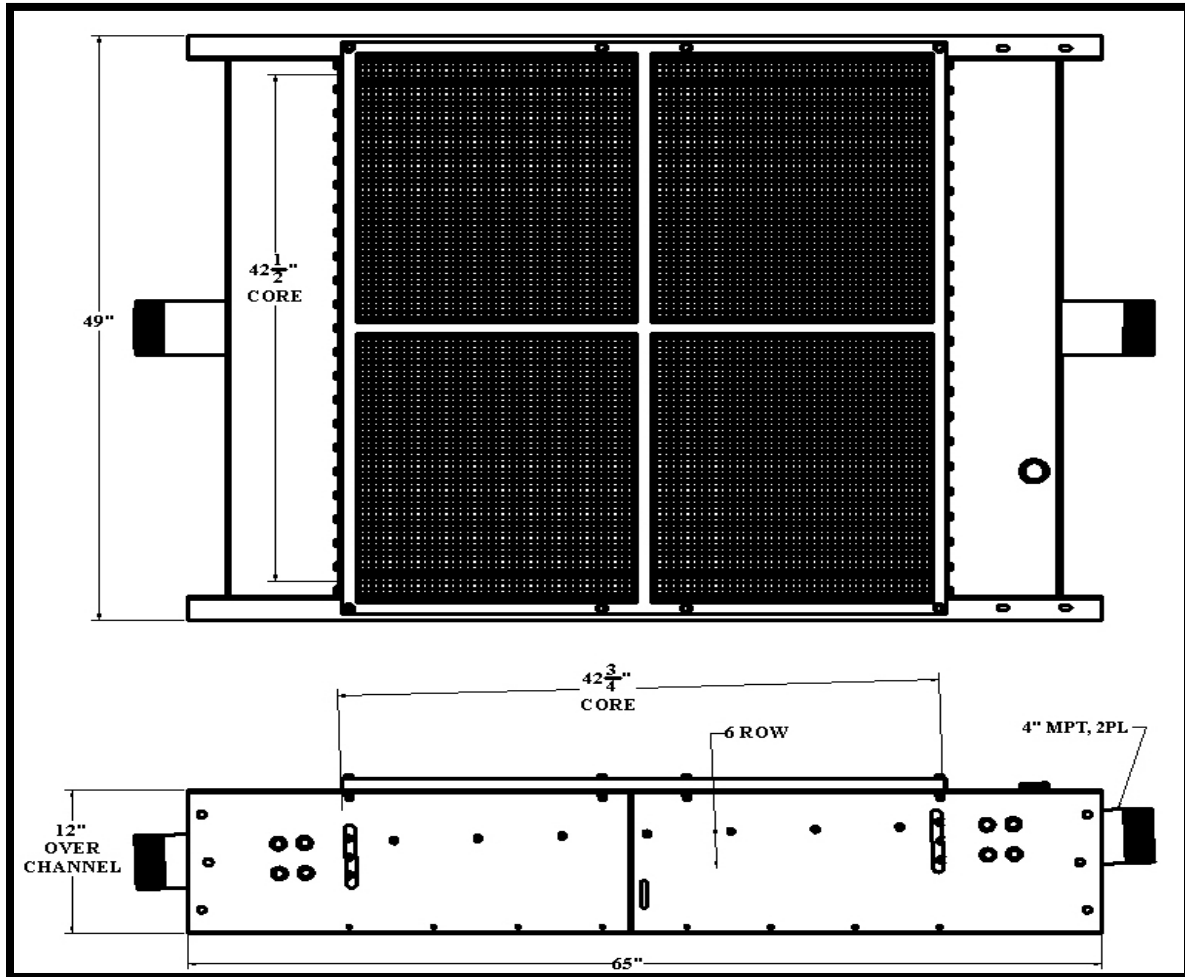

BGR Part Number: BT-0116-6Y

MODINE M-12-HR

Overall Dimensions: 65" X 49" X 12"

Core: 42-3/4" X 42-1/2" X 6 ROW

Inlet: 4" OD

Outlet: 4" OD