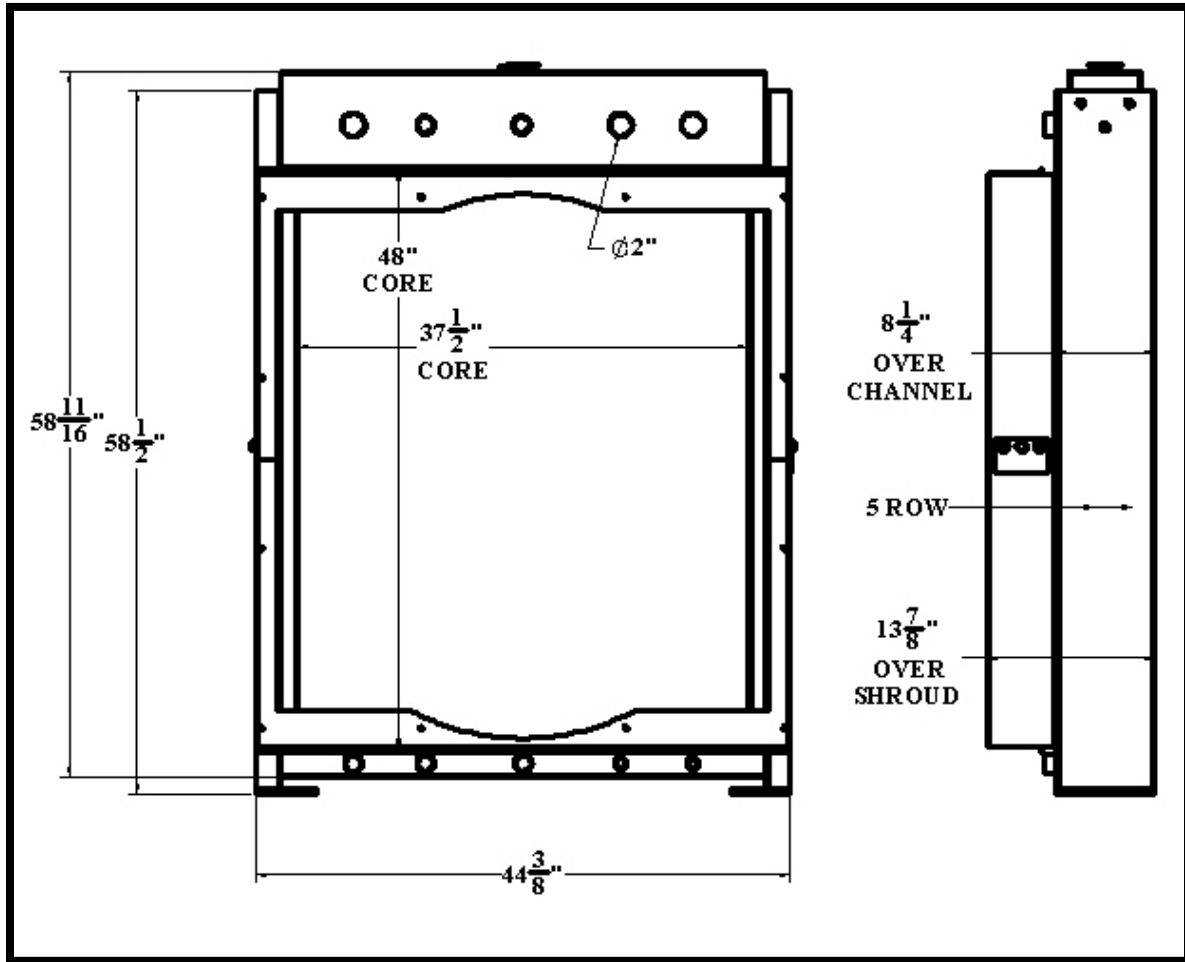

BGR Part Number: BT-0113-50

Overall Dimensions: $58\frac{11}{16}$ " X $44\frac{3}{8}$ " X $8\frac{1}{4}$ "

Core: 48 " X $37\frac{1}{2}$ " X 5 ROW

Inlet: 2 " OD

Outlet: 2 " OD