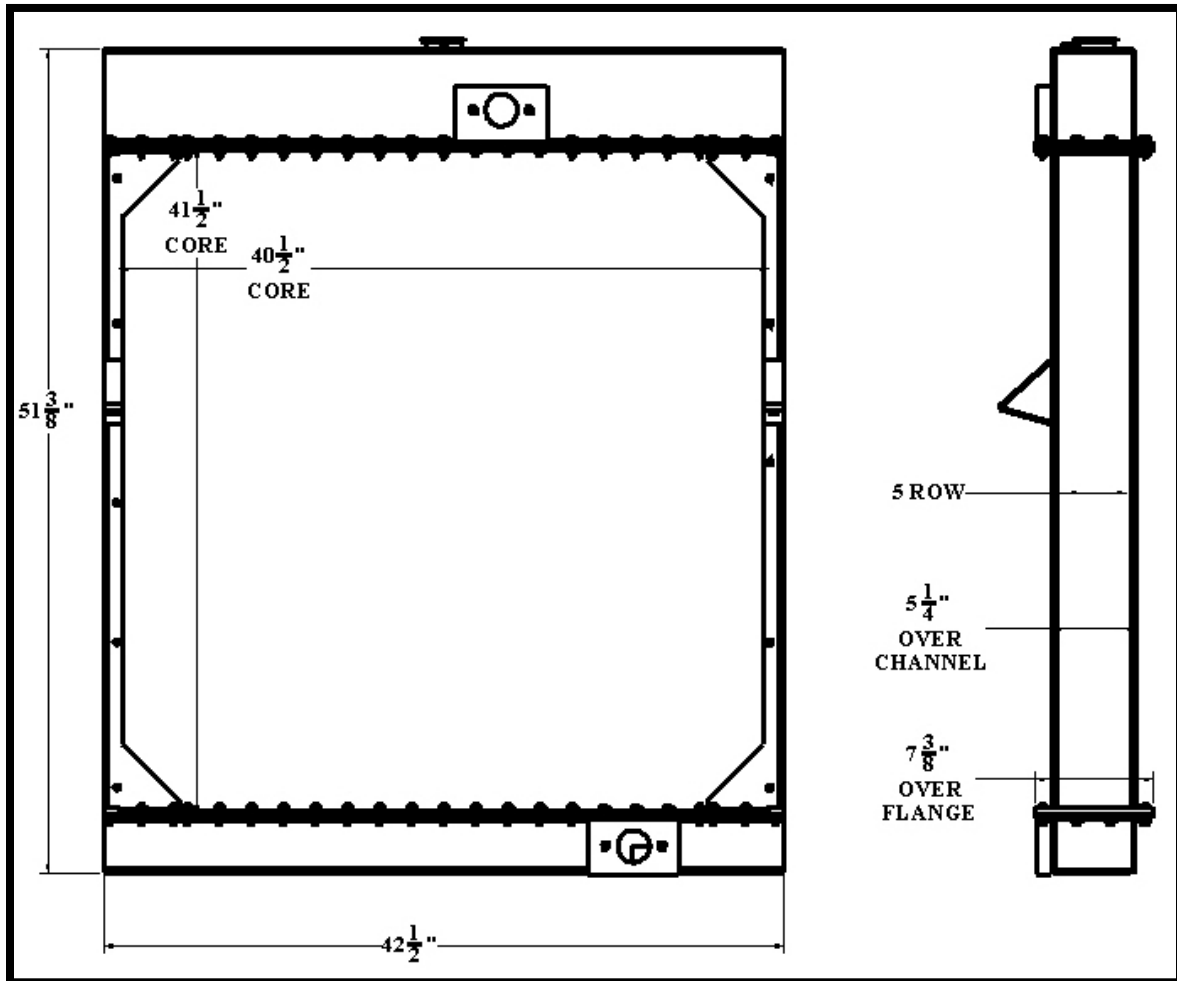

BGR Part Number: BT-0111-5Y

Overall Dimensions:  $51\frac{3}{8}$ " X  $42\frac{1}{2}$ " X  $5\frac{1}{4}$ "

Core:  $41\frac{1}{2}$ " X  $40\frac{1}{2}$ " X 5 ROW

Inlet: BOLTED FLANGE

Outlet: BOLTED FLANGE