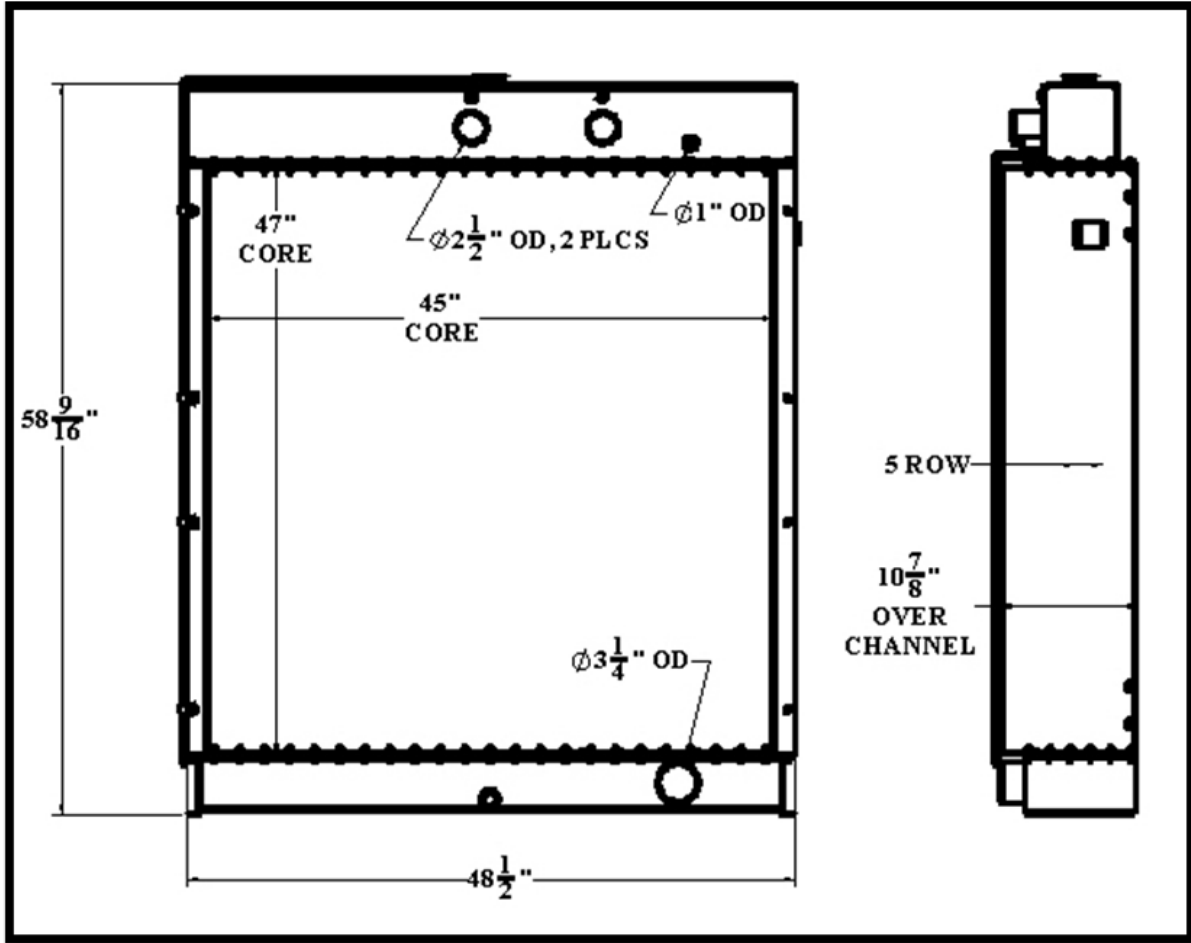

BGR Part Number: BT-0110-5R

450KW SUPERIOR 450-R-161, PPN: CRE-8637

Overall Dimensions: $58\text{-}9/16$ " X $48\text{-}1/2$ " X $10\text{-}7/8$ "

Core: 47 " X 45 " X 5 ROW

Inlet: $2\text{-}1/2$ " OD (2PL)

Outlet: $3\text{-}1/4$ " OD