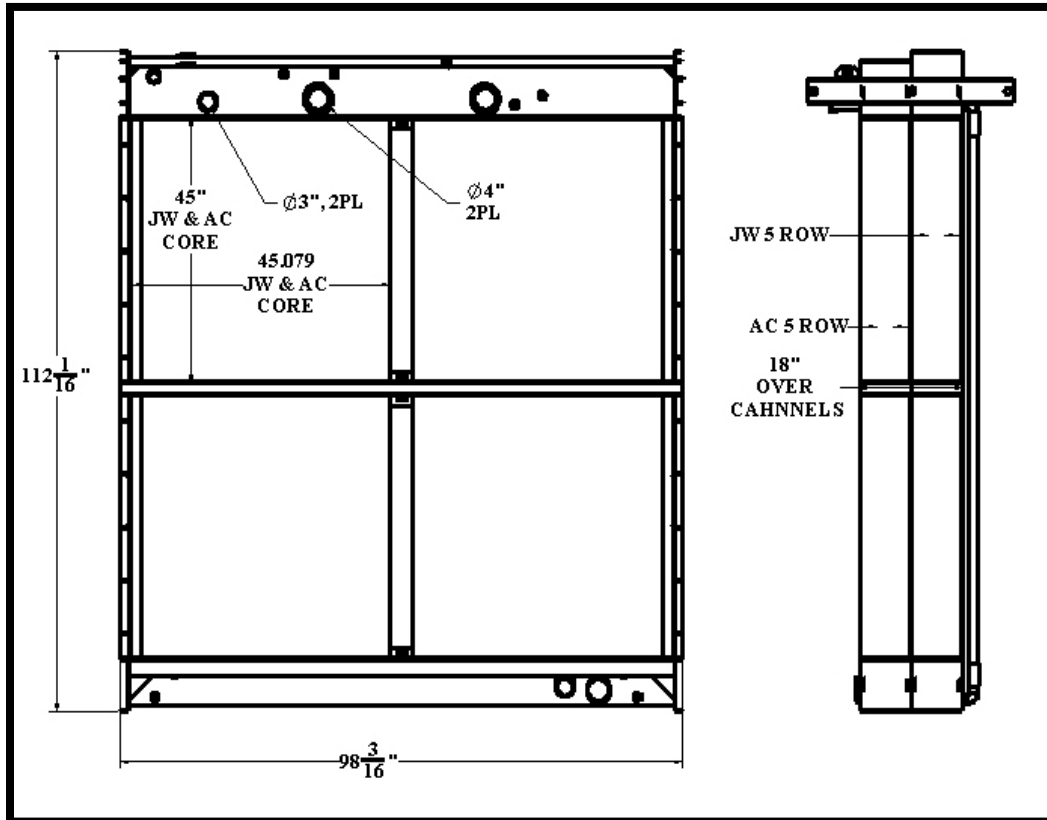

BGR Part Number: BT-0109-5I5I

CUMMINS 179-4759-01

Overall Dimensions: 112-1/16 X 98-3/16" 18"

JW & AC Core: 45" X 45.079" X 5 ROW

JW Inlet: 4" (2PL), JW Outlet: 4"

AC Inlet: 3" , AC Outlet: 3"