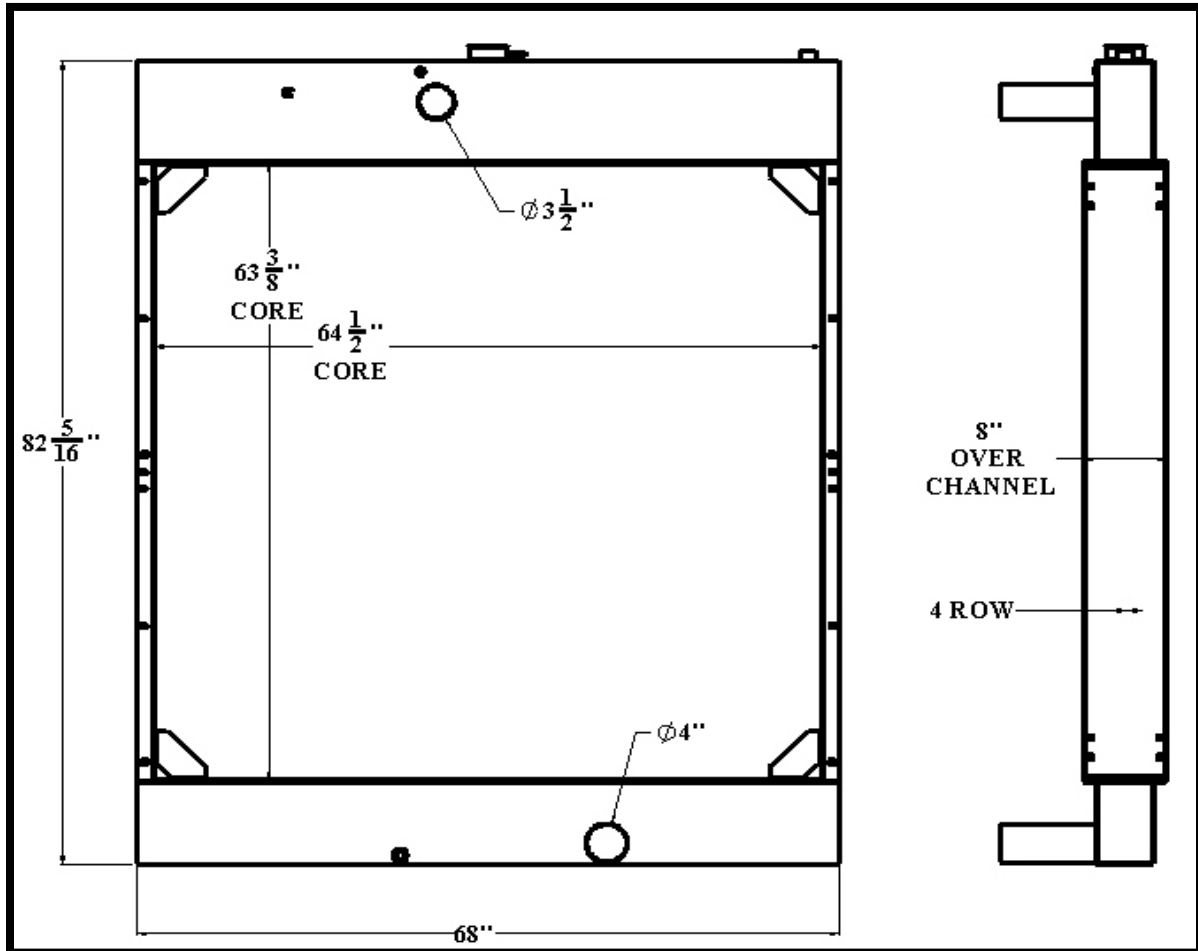

BGR Part Number: BT-0108-4R

CATERPILLAR GENSET

Overall Dimensions: $82\frac{5}{16}$ " X 68" X 8"

Core: $63\frac{3}{8}$ " X $64\frac{1}{2}$ " X 4 ROW

Inlet: $3\frac{1}{2}$ " OD

Outlet: 4" OD