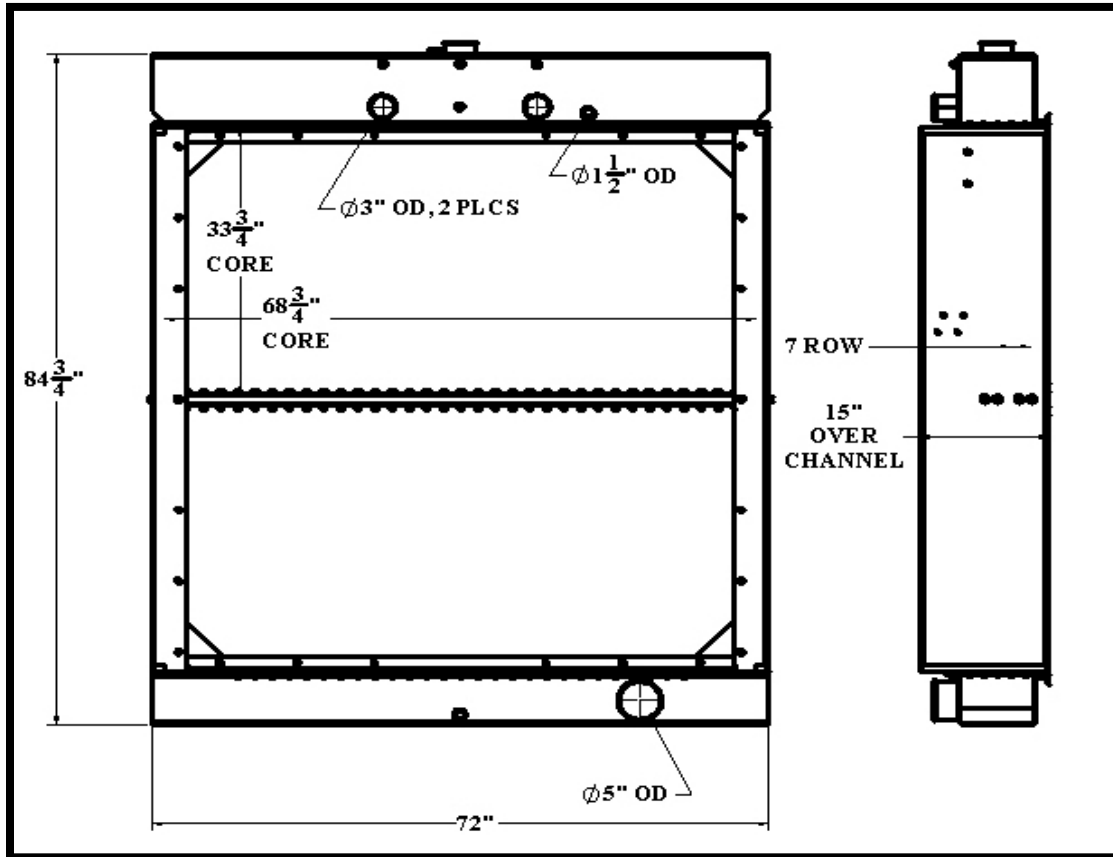

BGR Part Number: BT-0102-71

KTA 38, 2 CORE BEARWARD 5260816, 3050213

Overall Dimensions:  $84\frac{3}{4}$ " X 72" X 15"

Core:  $33\frac{3}{4}$ " X  $68\frac{3}{4}$ " X 7 ROW

Inlet: 3" OD (2PL)

Outlet: 5" OD