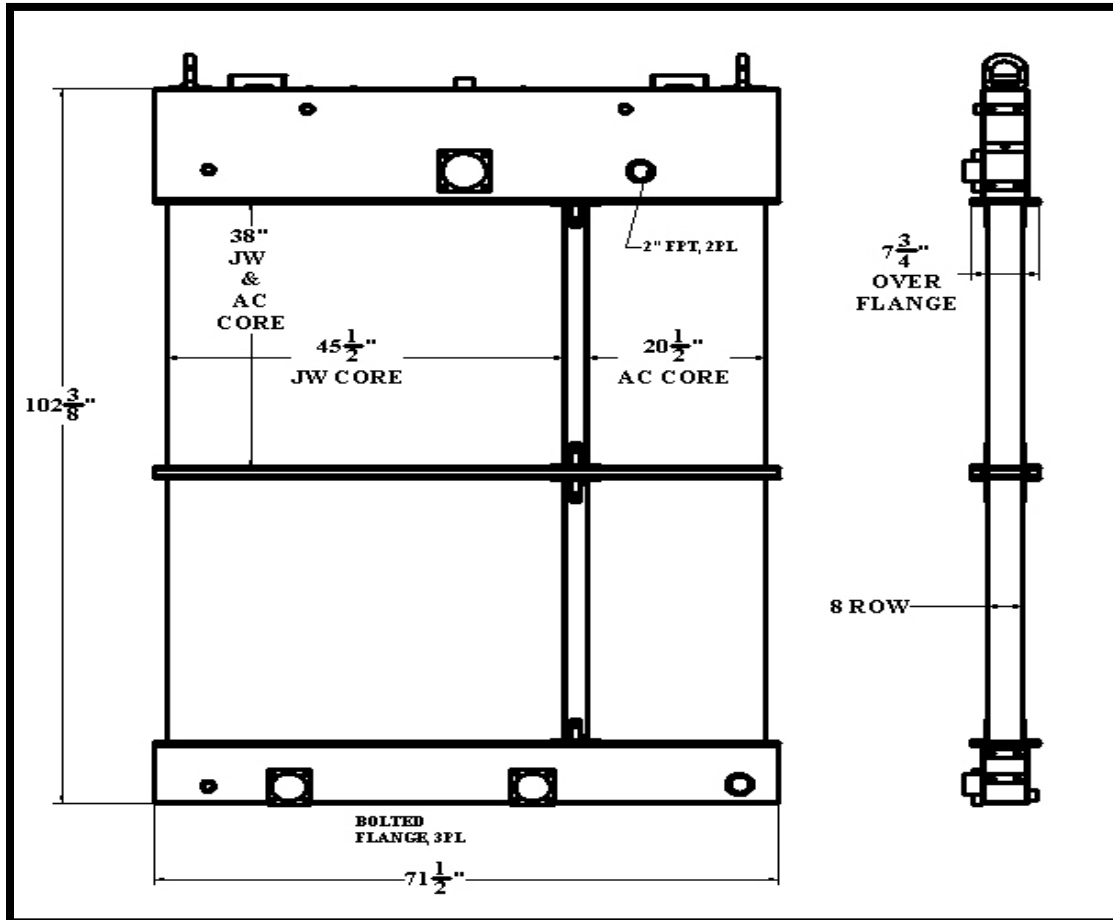

BGR Part Number: BT-0101-8I

WAUKESHA 400KW GENSET

Overall Dimensions: $102\frac{3}{8}$ " X $71\frac{1}{2}$ " X $7\frac{3}{4}$ "

JW Core: 38" X $45\frac{1}{2}$ " X 8 ROW

AC Core: 38" X $20\frac{1}{2}$ " X 8 ROW

Inlet: BOLTED FLANGE

Outlet: BOLTED FLANGE (2PL)