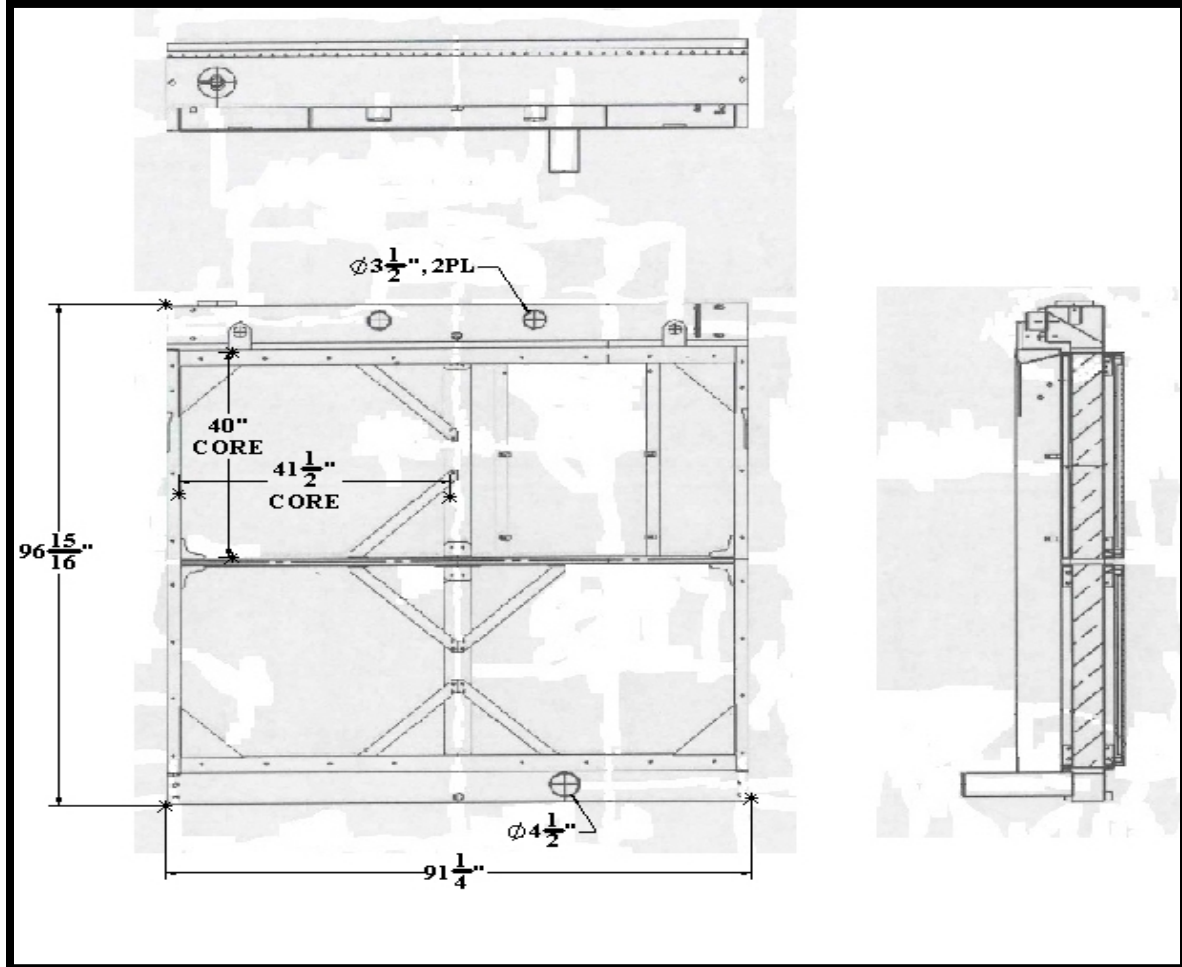

BGR Part Number: BT-0100-7M

CATERPILLAR 9Y-6675

Overall Dimensions: 96-15/16" X 91-1/4" X 15-9/16"

Core: 40" X 41-1/2" X 7 ROW

Inlet: 3-1/2" OD

Outlet: 4-1/2" OD