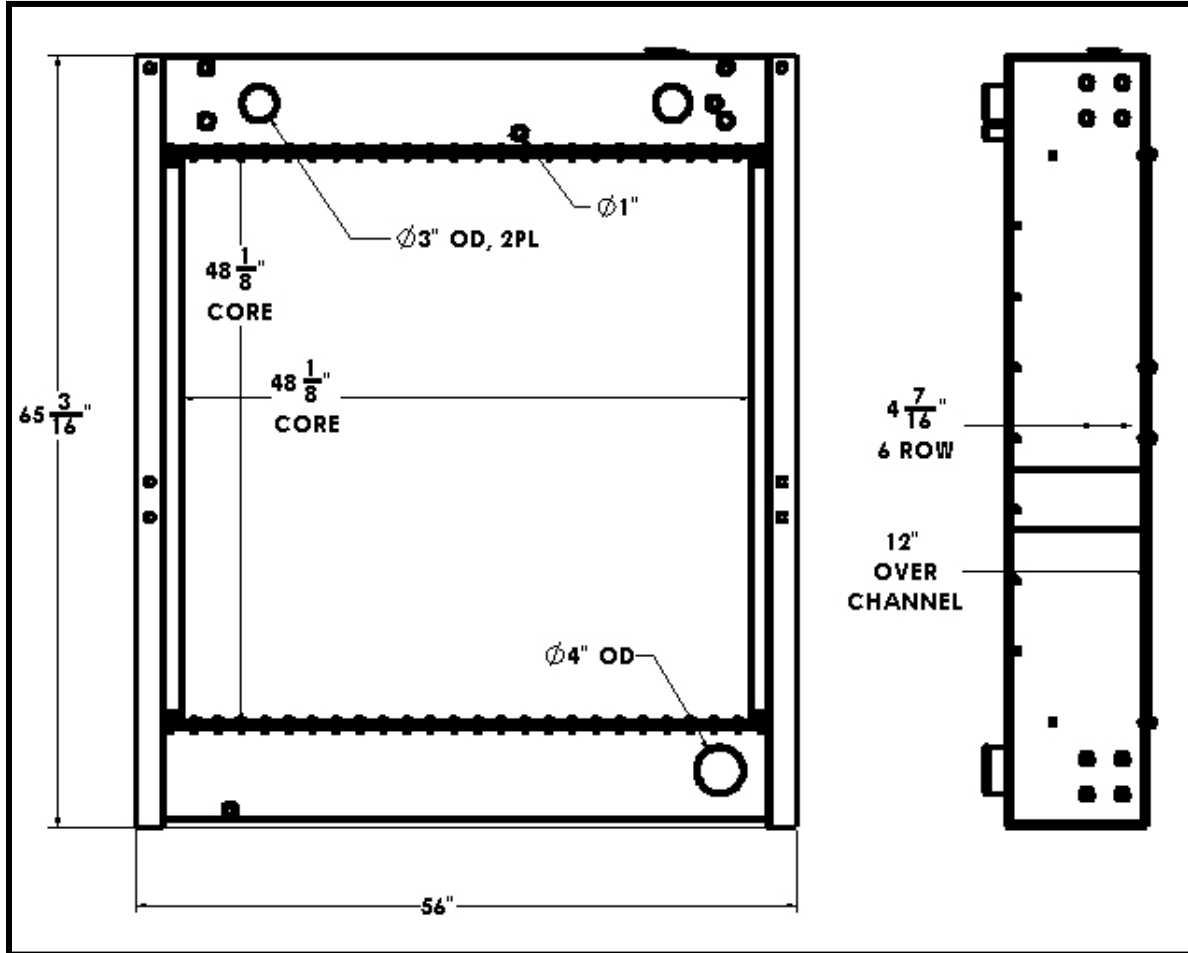

BGR Part Number: BT-0096-6Y

MODINE M-16-EF

Overall Dimensions: 65-3/16" X 56" X 12"

Core: 48-1/8" X 48-1/8" X 6 Row

Inlet: 3" OD (2PL)

Outlet: 4" OD