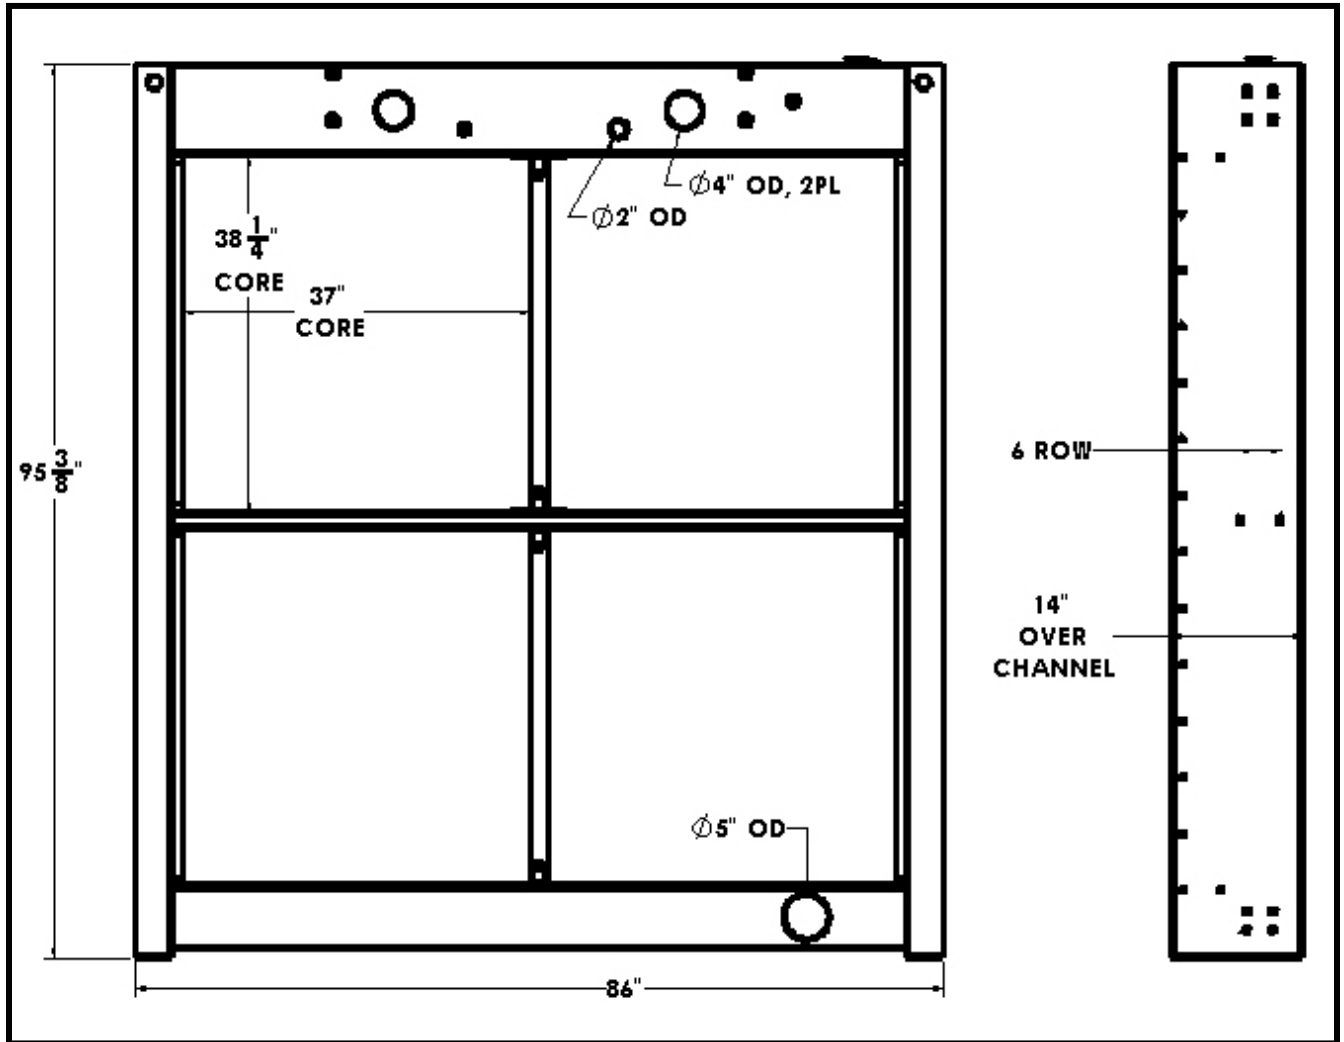

BGR Part Number: BT-0093-6Y

MODINE M-40-EF, 1A15434

Overall Dimensions:  $95\frac{3}{8}$ " X 86" X 14"

Core:  $38\frac{1}{4}$ " X 37" X 6 ROW (4 CORES)

Inlet: 4" OD

Outlet: 5" OD