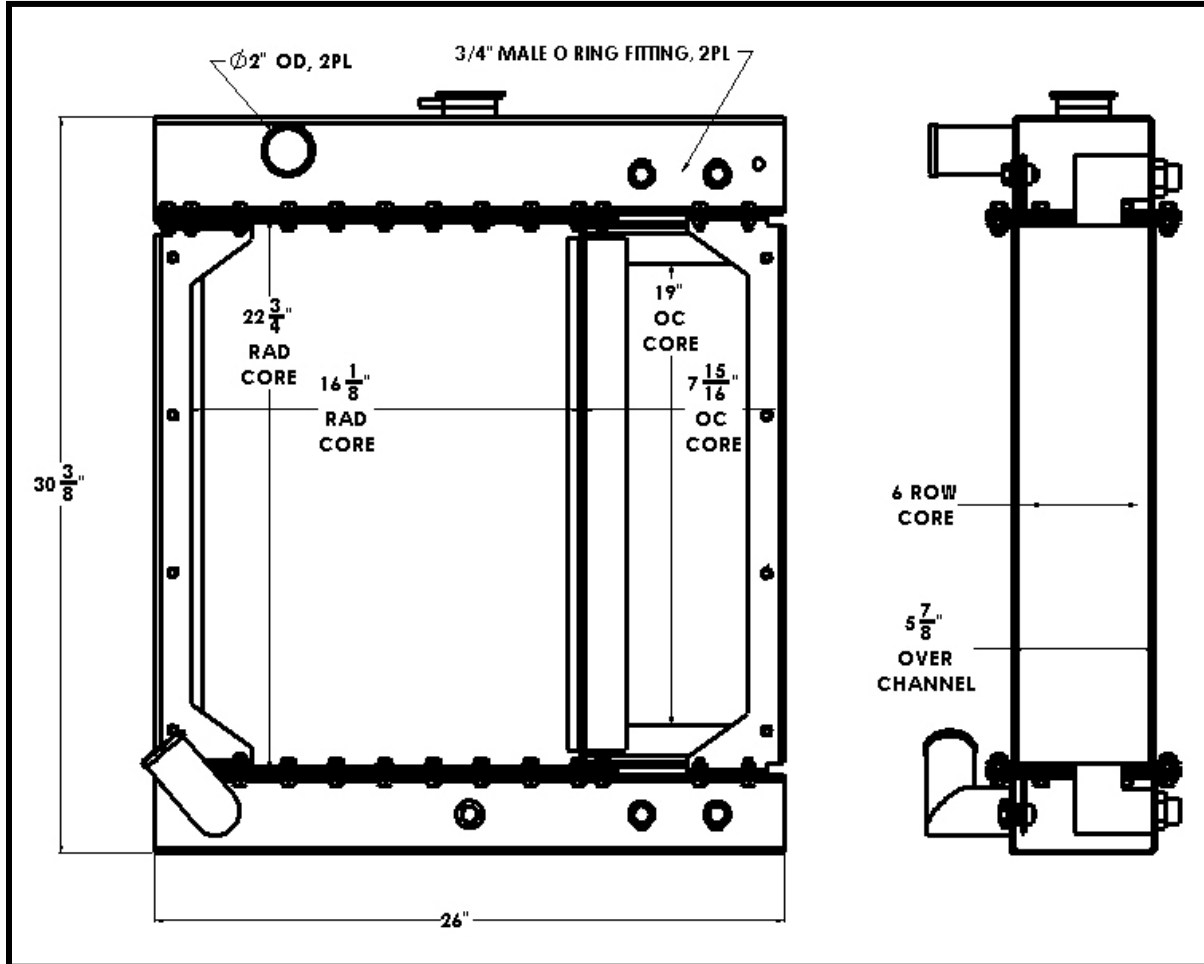

BGR Part Number: BT-0091-6Y

ELGIN

Overall Dimensions: 30-3/8" X 26" X 5-7/8"

Core: 22-3/4" X 16-1/8" X 6 ROW(RAD)

Inlet: 2" OD

Outlet: 2" OD