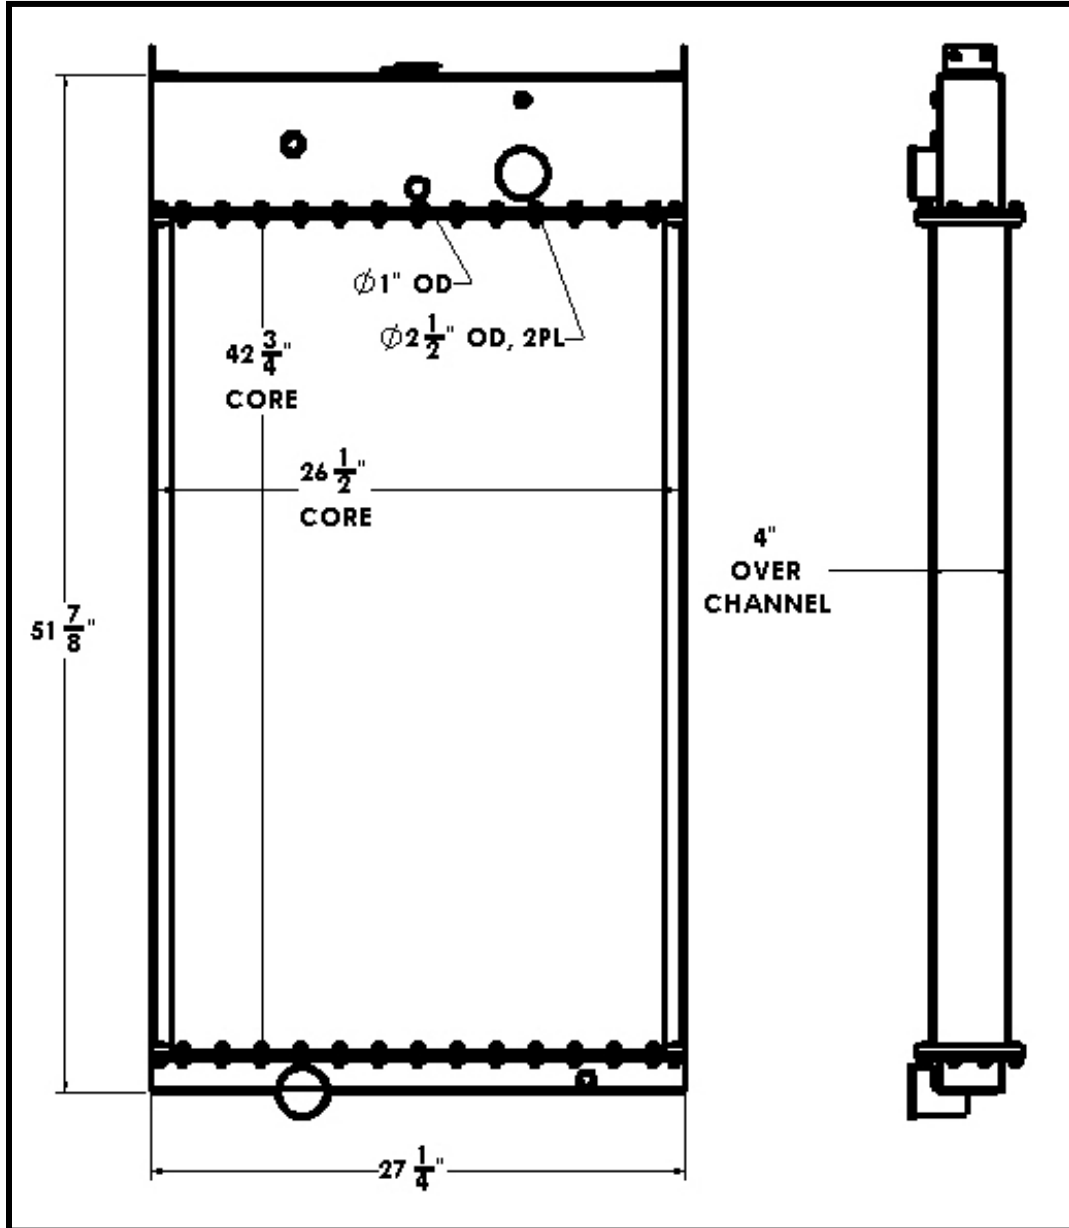

BGR Part Number: BT-0086-51

KOHLER GM52736-REV C

Overall Dimensions: 51-7/8" X 27-1/4" X 4"

Core: 42-3/4" X 26-1/2" X 5 Row

Inlet: 2-1/2" OD

Outlet: 2-1/2" OD