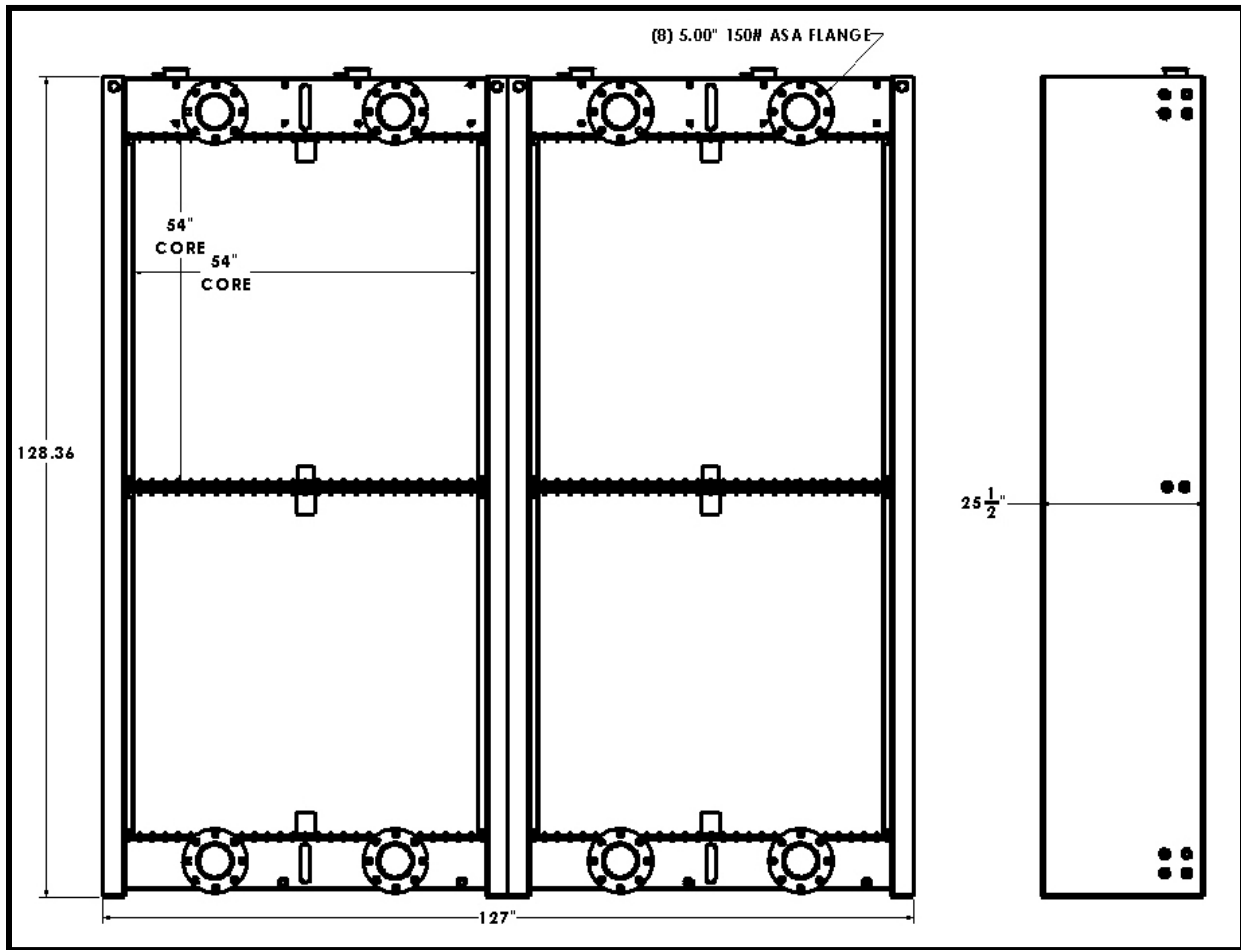

BGR Part Number: BT-0085-8X

Overall Dimensions: 128-3/8" X 127" X 25-1/2"

Core: 54" X 54" X 8 ROW

Inlet: 5" MPT" (4PL)

Outlet: 5" MPT" (4PL)