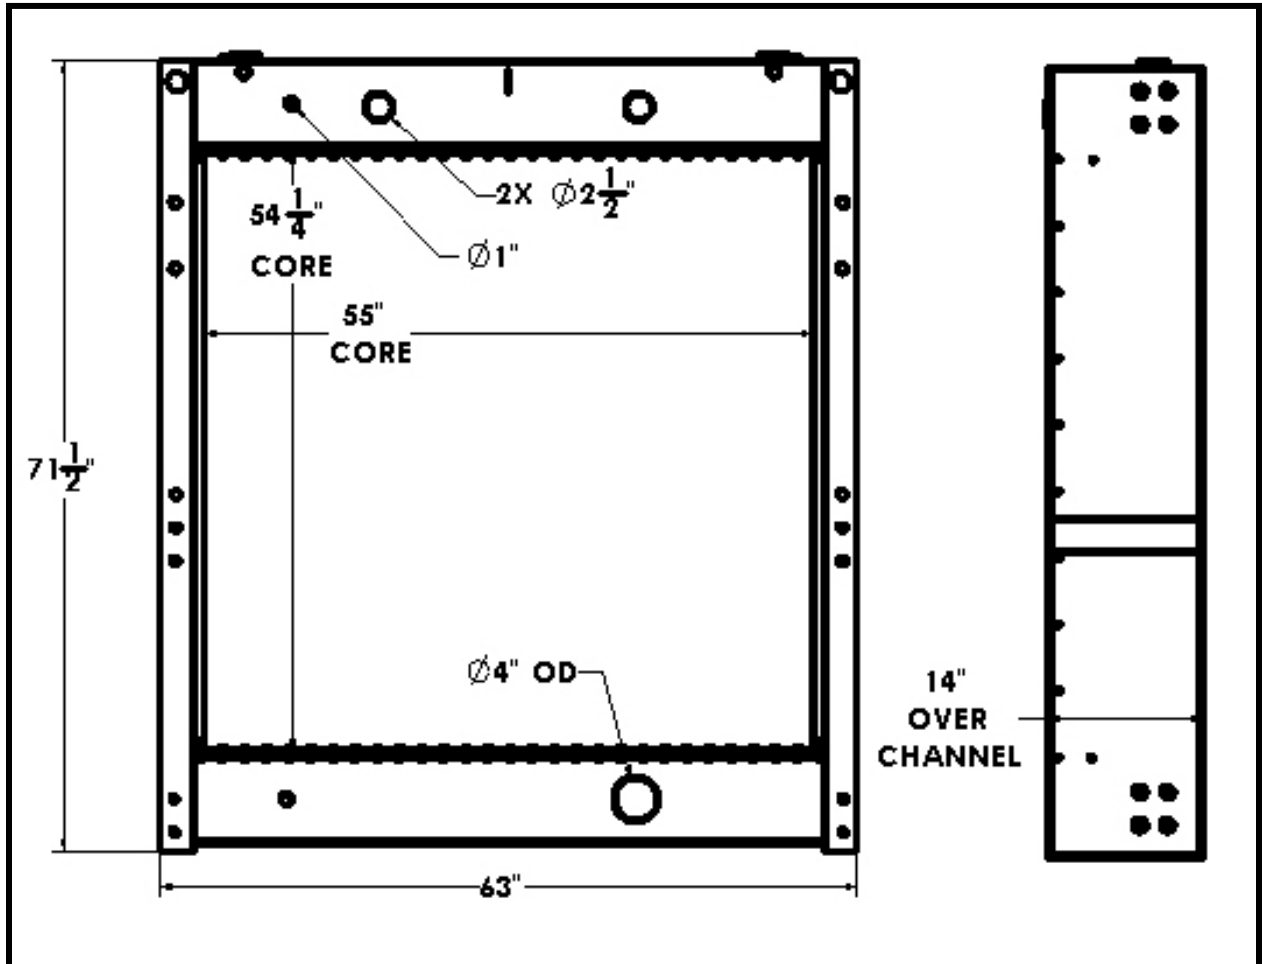

BGR Part Number: BT-0083-6Z

MODINE M20-EF-ST, SP7188

Overall Dimensions: 71-1/2" X 63" X 14"

Core: 54-1/4" X 55" X 6 ROW

Inlet: 2-1/2" OD (2PL)

Outlet: 4" OD