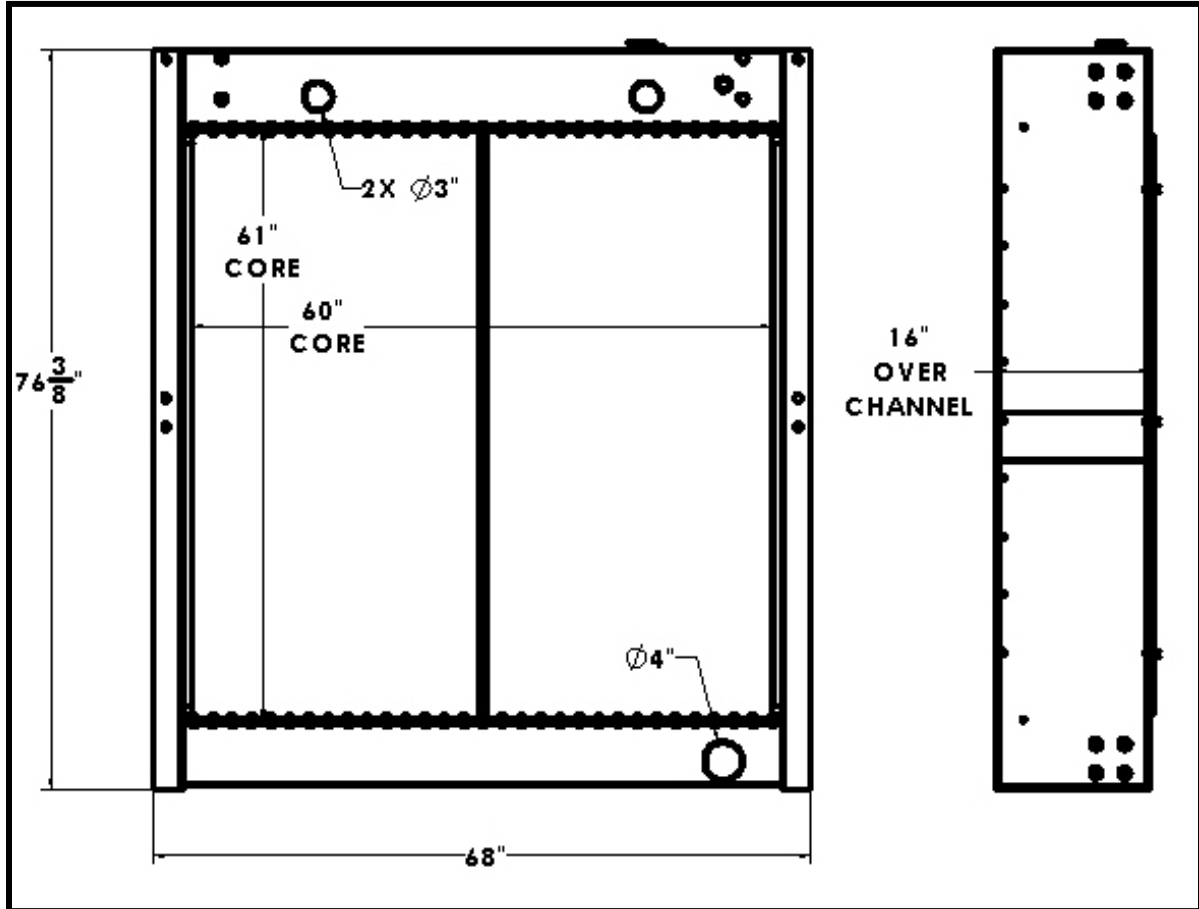

BGR Part Number: BT-0079-8M

MODINE M-25-EF, 1A11189

Overall Dimensions: $76\frac{3}{8}$ " X 68" X 16"

Core: 61" X 60" X 8 ROW

Inlet: 3" OD (2PL)

Outlet: 4" OD