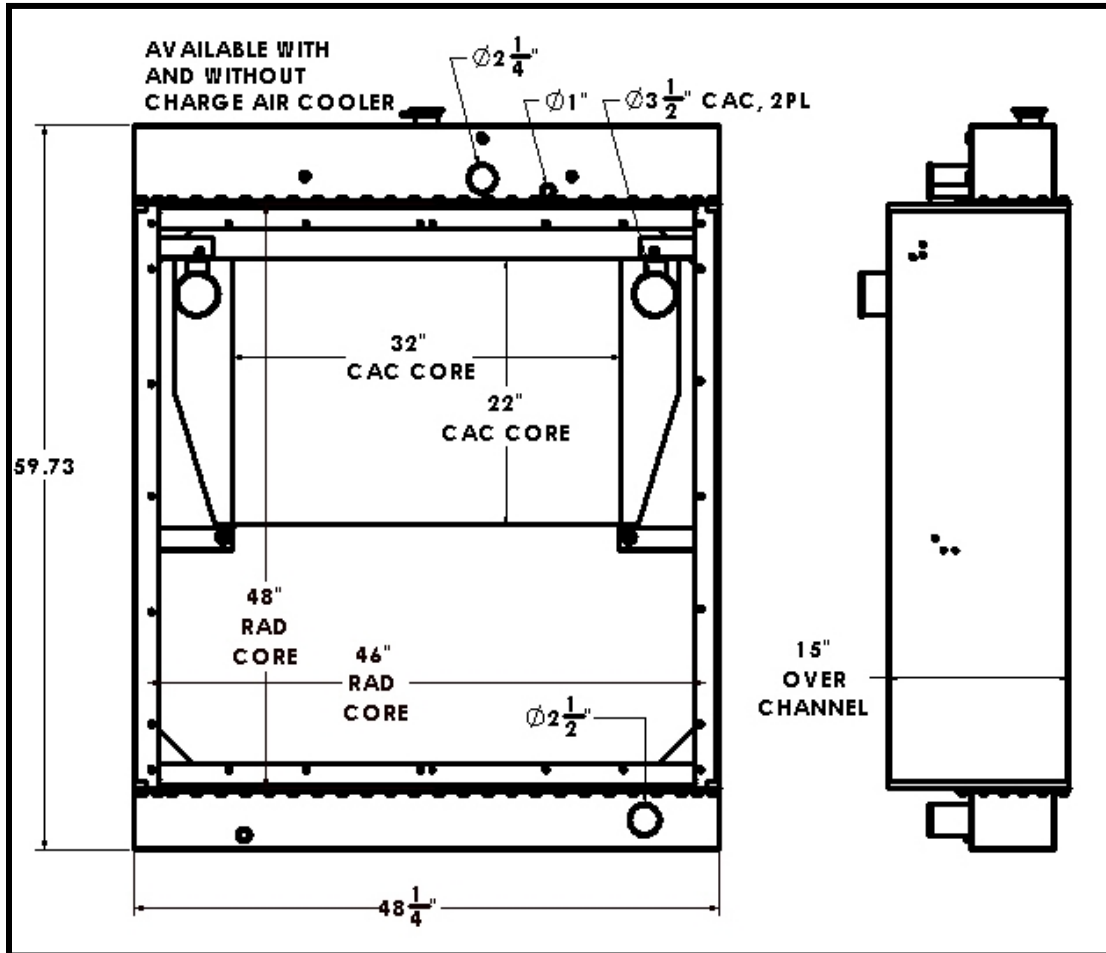

BGR Part Number: BT-0074-7M

CUMMINS 4063046

Overall Dimensions: 59-3/4" X 48-1/4" X 15"

Core: 48" X 46" X 7 Row

Inlet: 2-1/4" OD

Outlet: 2-1/2" OD