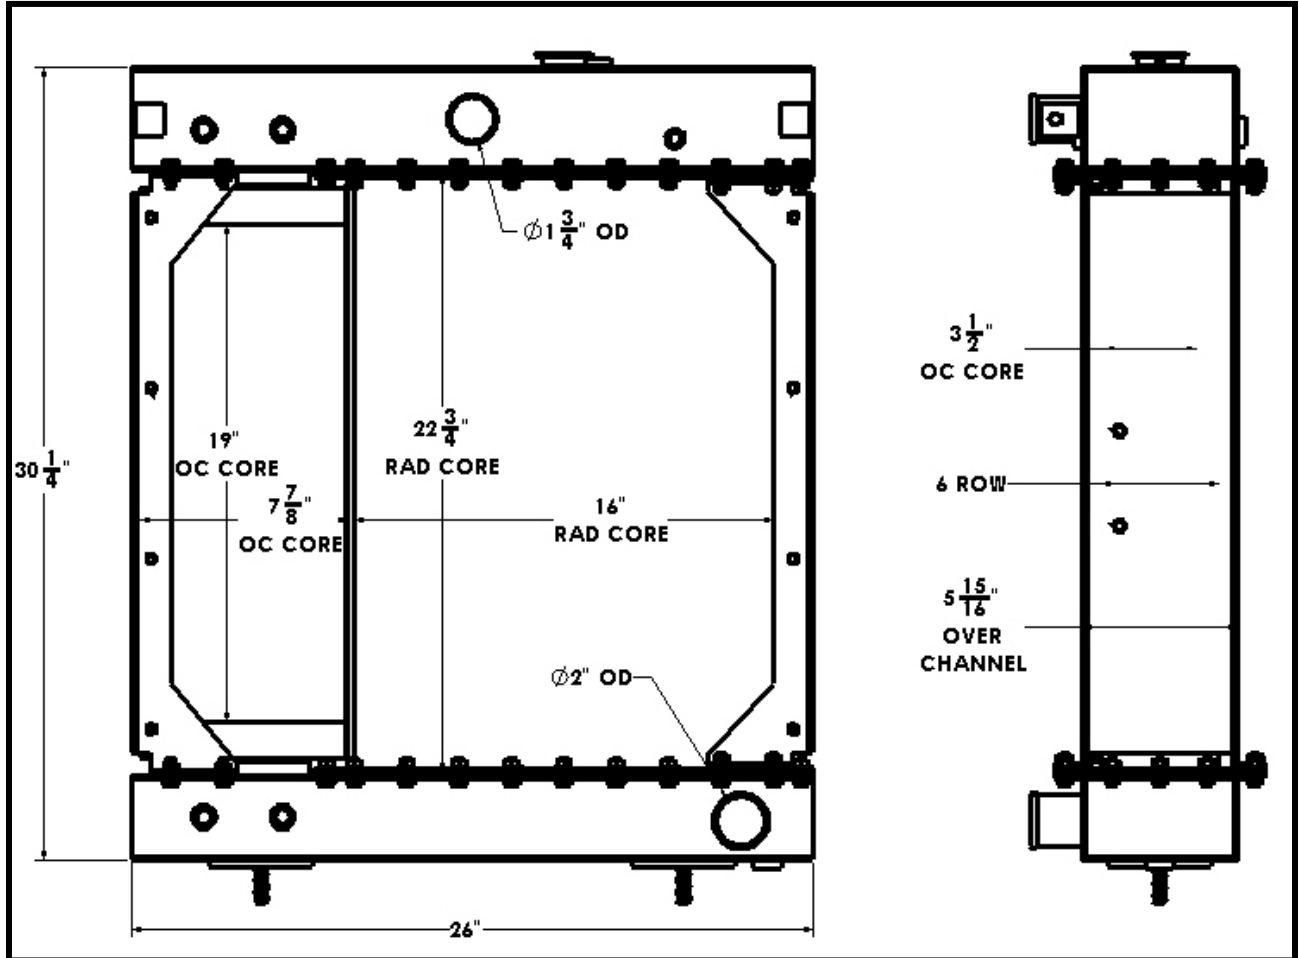

BGR Part Number: BT-0073-6Z

ELGIN STREET SWEEPER

Overall Dimensions: $63\text{-}3/4" \times 55\text{-}1/4" \times 9"$

Core: $49\text{-}3/4" \times 51\text{-}1/4" \times 6$ ROW

Inlet: $3" OD$

Outlet: $3\text{-}1/2" OD$