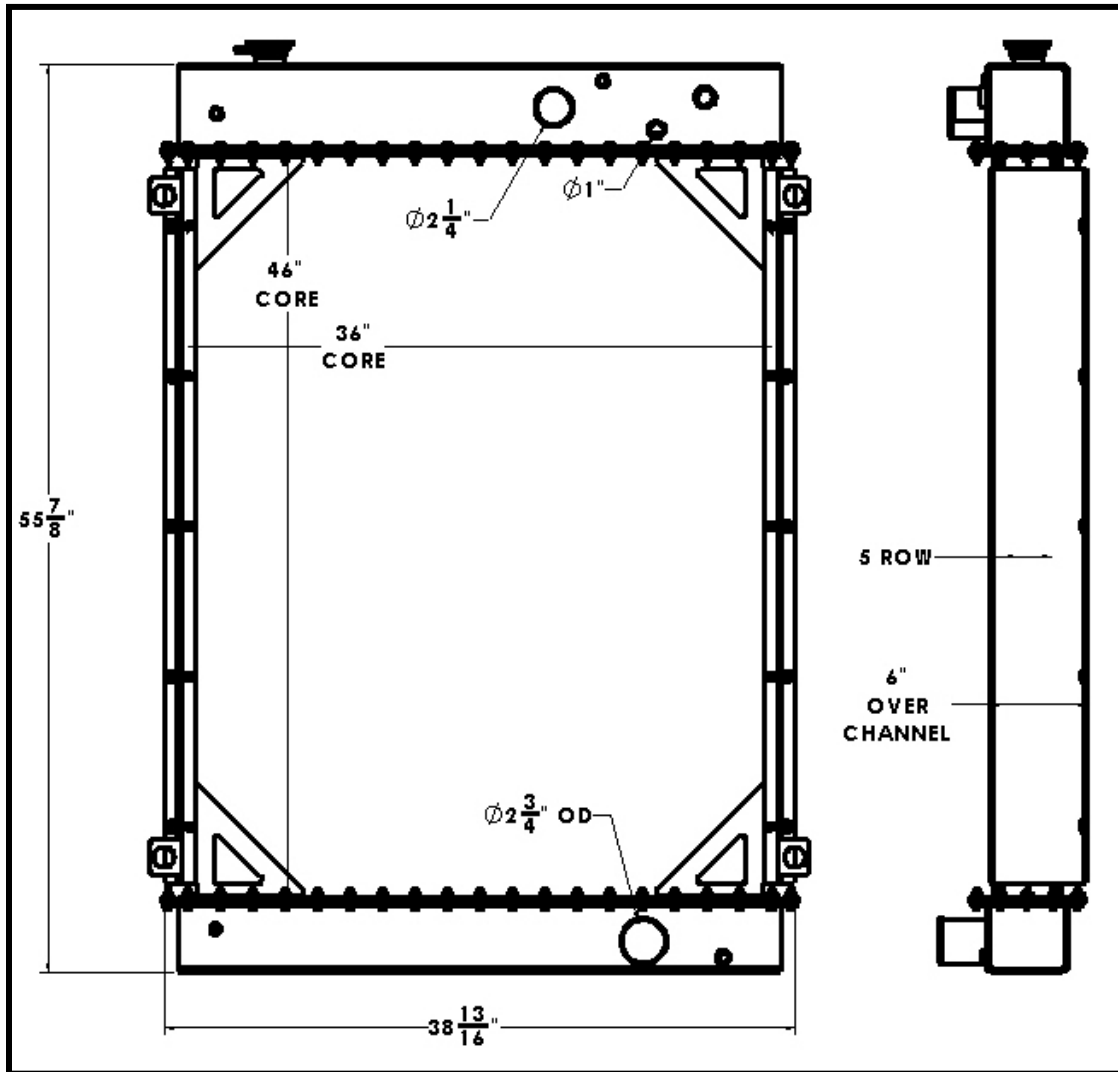

BGR Part Number: BT-0070-5M

ONAN PART NUMBER 130-4356

Overall Dimensions: $55\frac{7}{8}$ " X $38\frac{13}{16}$ " X 6"

Core: 46" X 36" X 5 Row

Inlet: $2\frac{1}{4}$ " OD

Outlet: $2\frac{3}{4}$ " OD