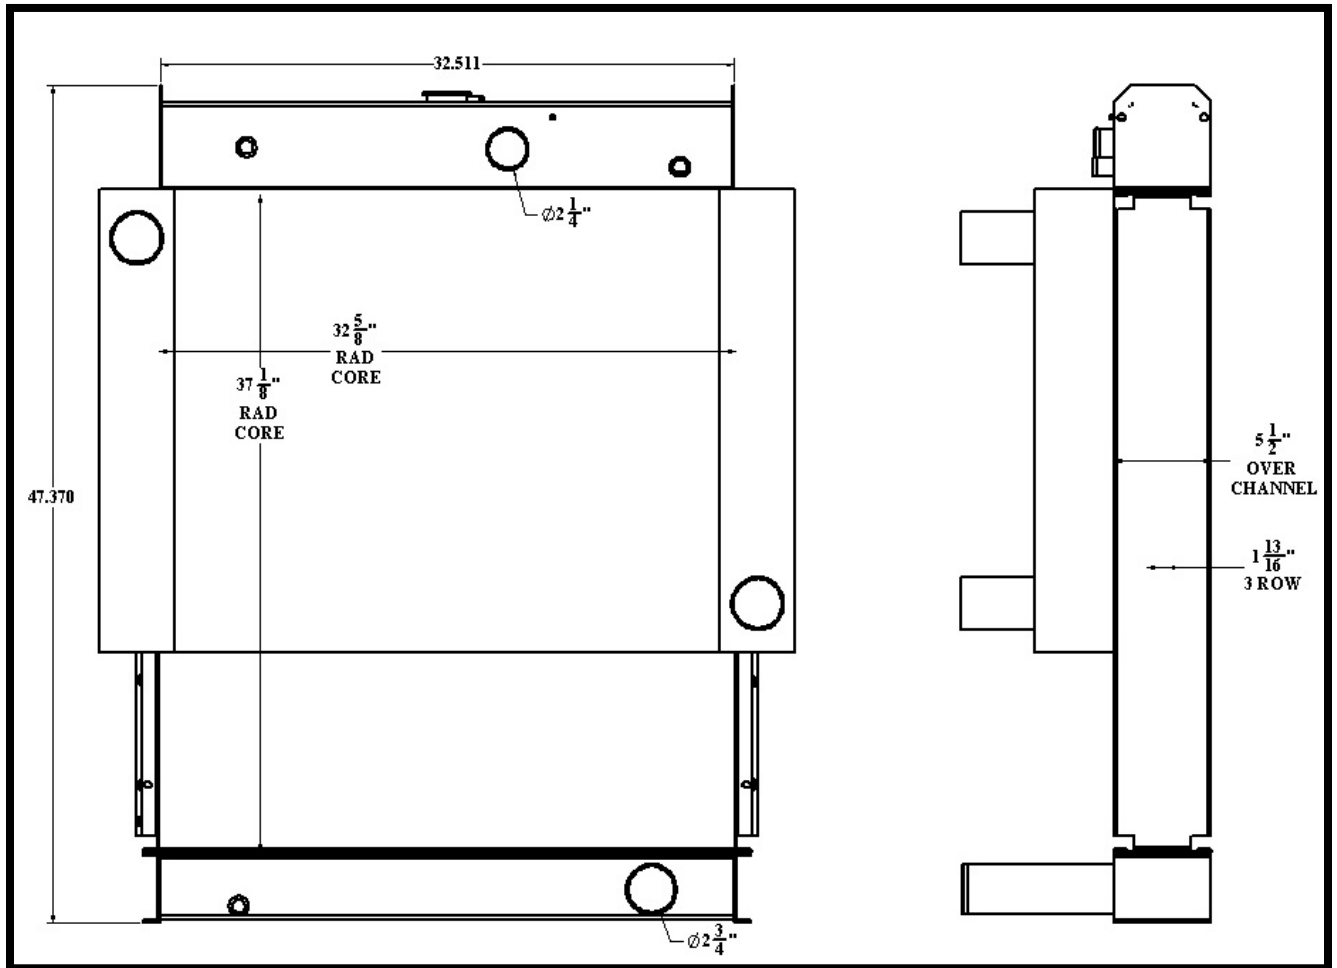

BGR Part Number: BT-0069-3I

Overall Dimensions: 47.370" X 35.511" X 5-1/2"

Core: 37-1/8" X 32-5/8" X 3 ROW"

Inlet: 2-1/4" OD

Outlet: 2-3/4" OD