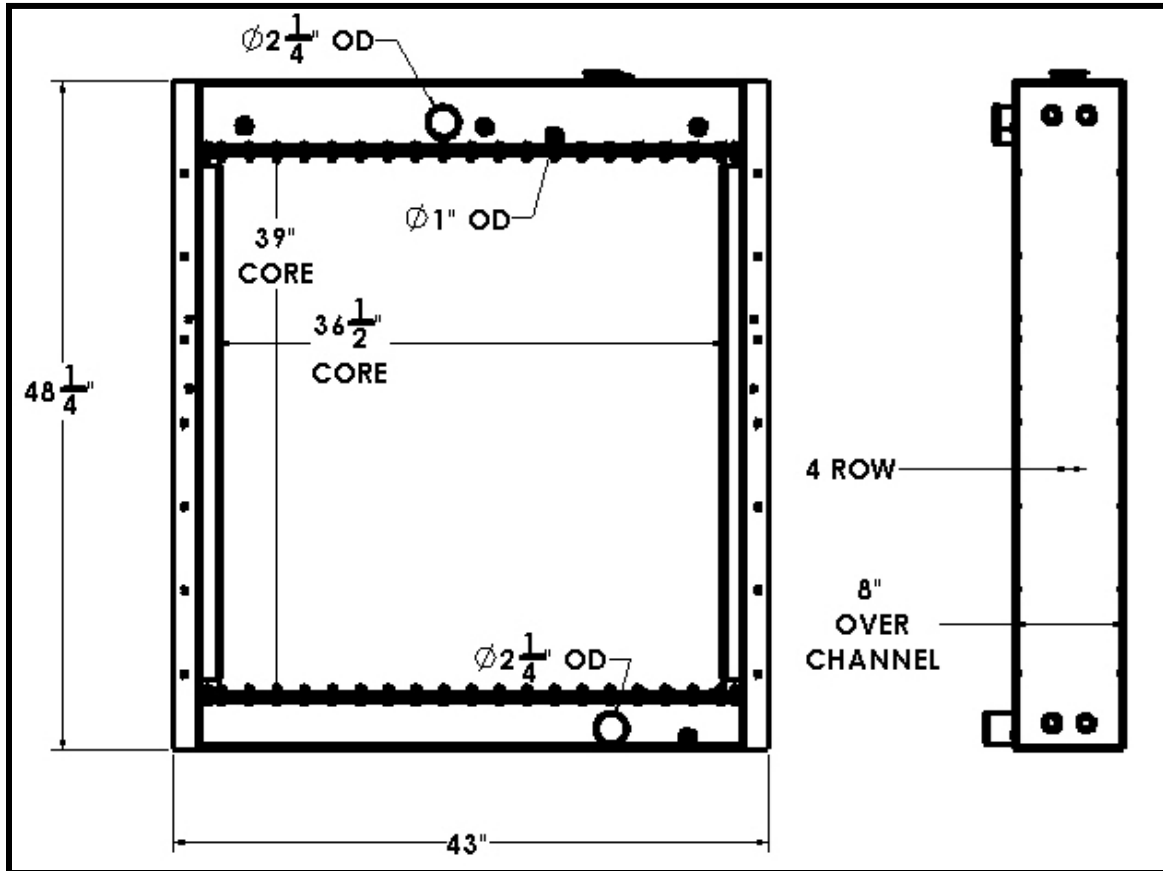

BGR Part Number: BT-0063-4R

A-328687

Overall Dimensions: 48-1/4" X 43" X 8"

Core: 39" X 36-1/2" X 4 Row

Inlet: 2-1/4" OD

Outlet: 2-1/4" OD