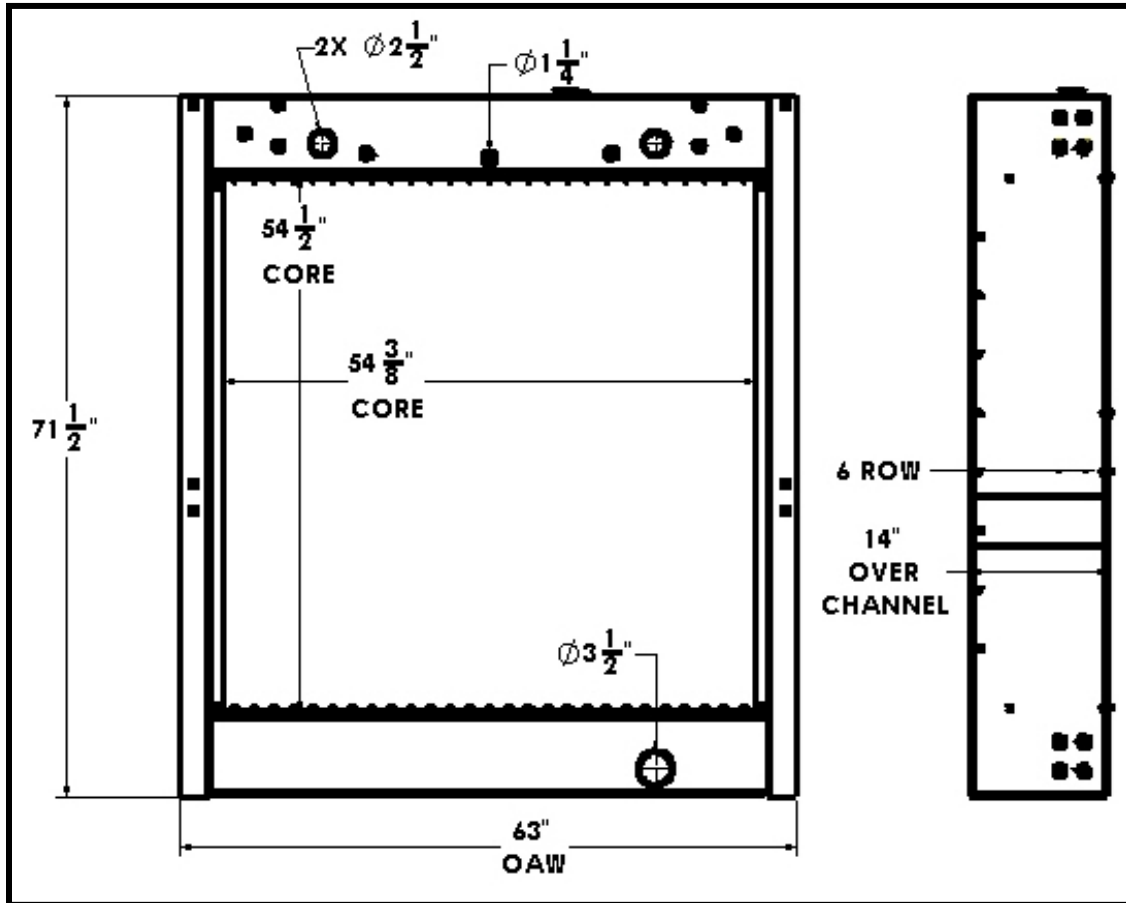

BGR Part Number: BT-0062-6Z

Modine A-279649, 1A16314

Overall Dimensions: 71-1/2" X 63" X 14"

Core: 54-1/2" X 54-3/8" X 6 Row

Inlet: 2-1/2" OD

Outlet: 3-1/2" OD