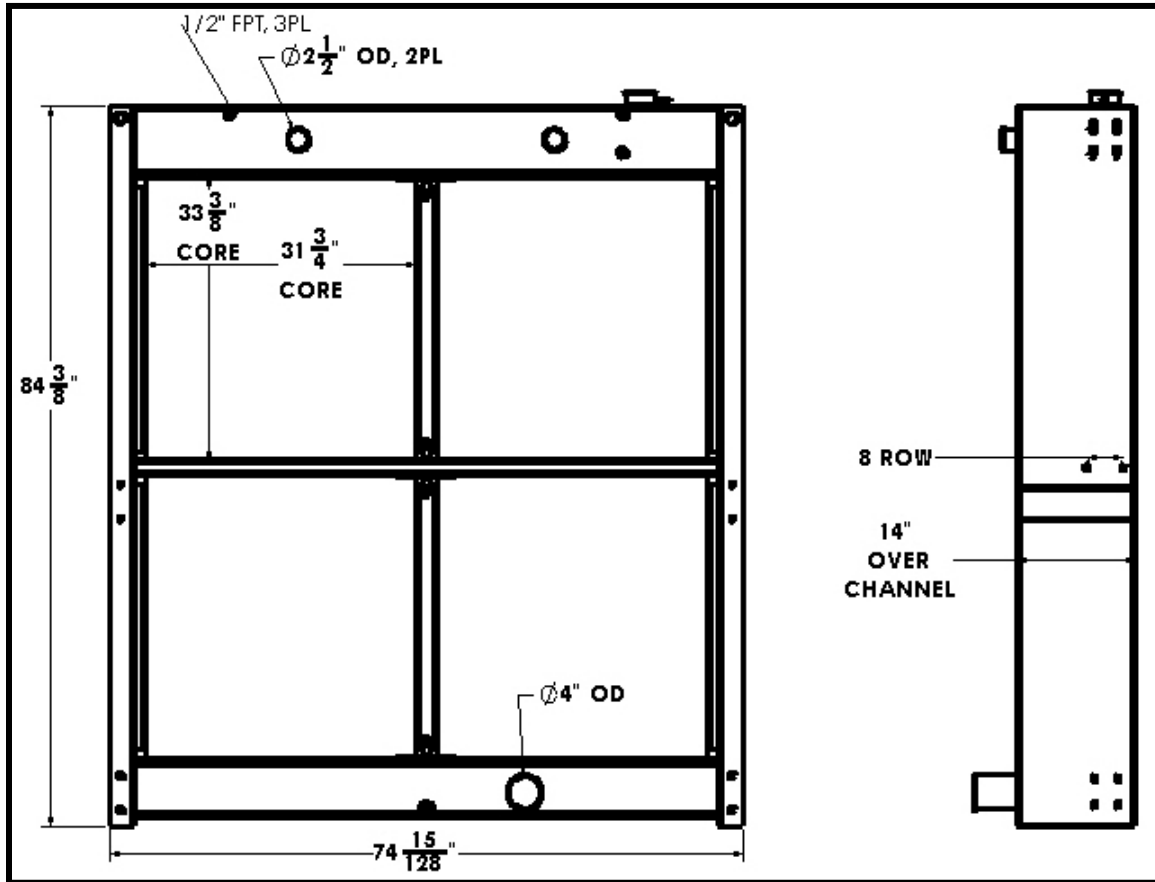

BGR Part Number: BT-0056-8I

Modine M-30-FB SP02457

Overall Dimensions:  $84 \frac{3}{8}$ " X  $74.12$ " X  $14$ "

Core:  $33 \frac{3}{8}$ " X  $31 \frac{3}{4}$ " X 8 Row

Inlet:  $2 \frac{1}{2}$ " OD, 2PL

Outlet:  $4$ " OD