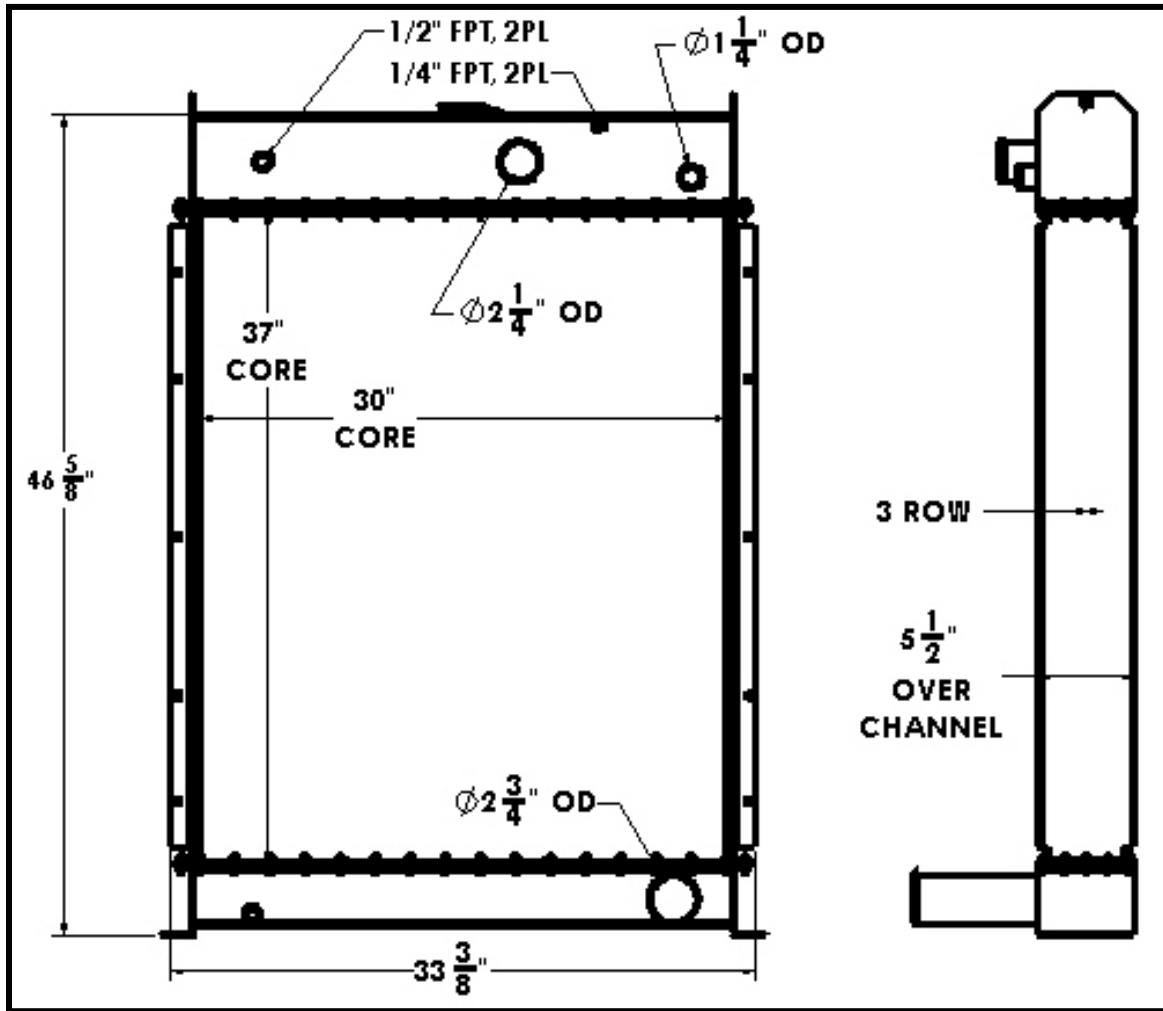

BGR Part Number: BT-0055-3I

Bear W 55273.0241, REF NO 120-030

Overall Dimensions: 46-5/8" X 33-3/8" X 5-1/2"

Core: 37" X 30" X 3 Row

Inlet: 2-1/4" OD,

Outlet: 3-3/4" OD