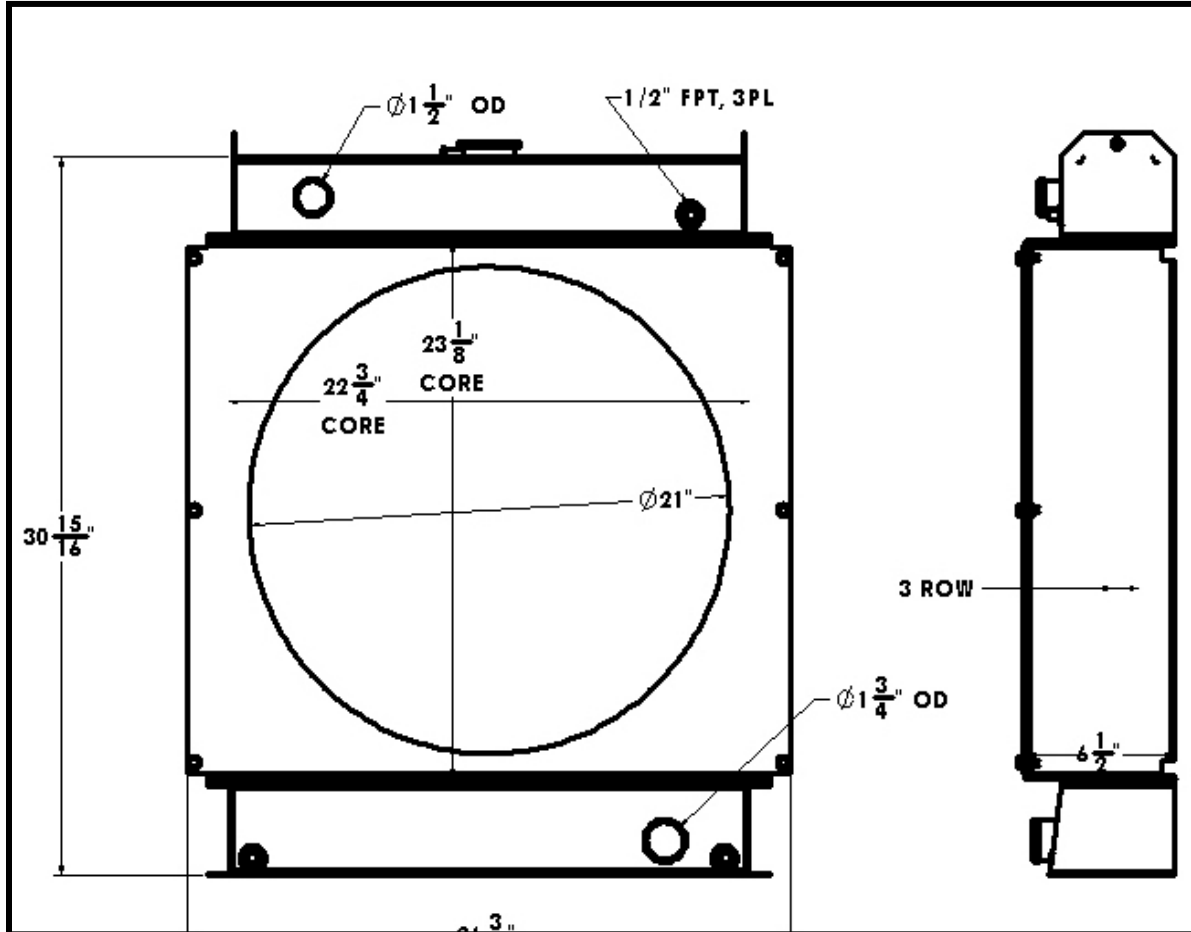

BGR Part Number: BT-0052-3I

Olympian BW 560000001

Overall Dimensions:  $30 \frac{15}{16}$ " X  $26 \frac{3}{8}$ " X  $6 \frac{1}{2}$ "

Core:  $23 \frac{1}{8}$ " X  $22 \frac{3}{4}$ " X 3 Row

Inlet:  $1 \frac{1}{2}$ "

Outlet  $1 \frac{3}{4}$ "