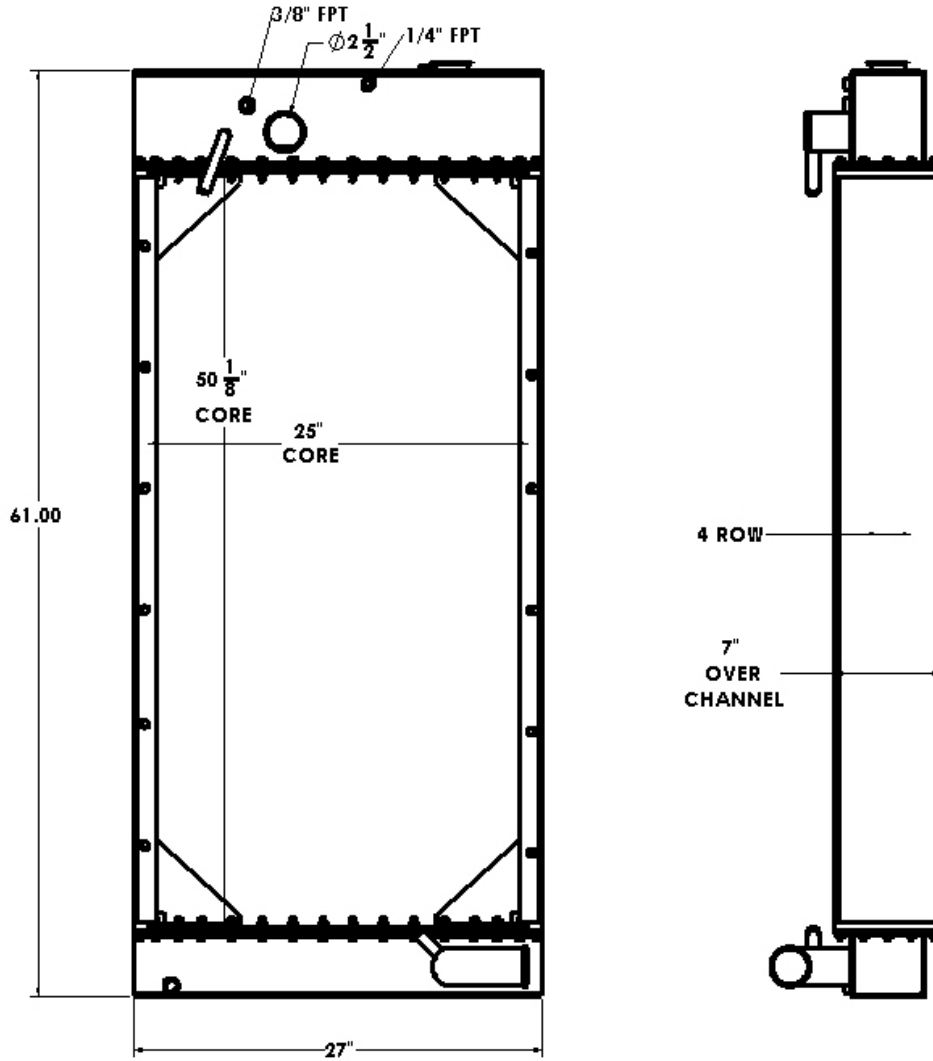

BGR Part Number: BT-0051-4T

Detroit 6063-TH35, Generac IDLC400-D

Overall Dimensions: 61" X 27" X 7"

Core: 50-1/8" X 25" X 4 Row

Inlet: 2-1/2" OD DEAERATED TOP TANK

Outlet: 2-1/2" OD