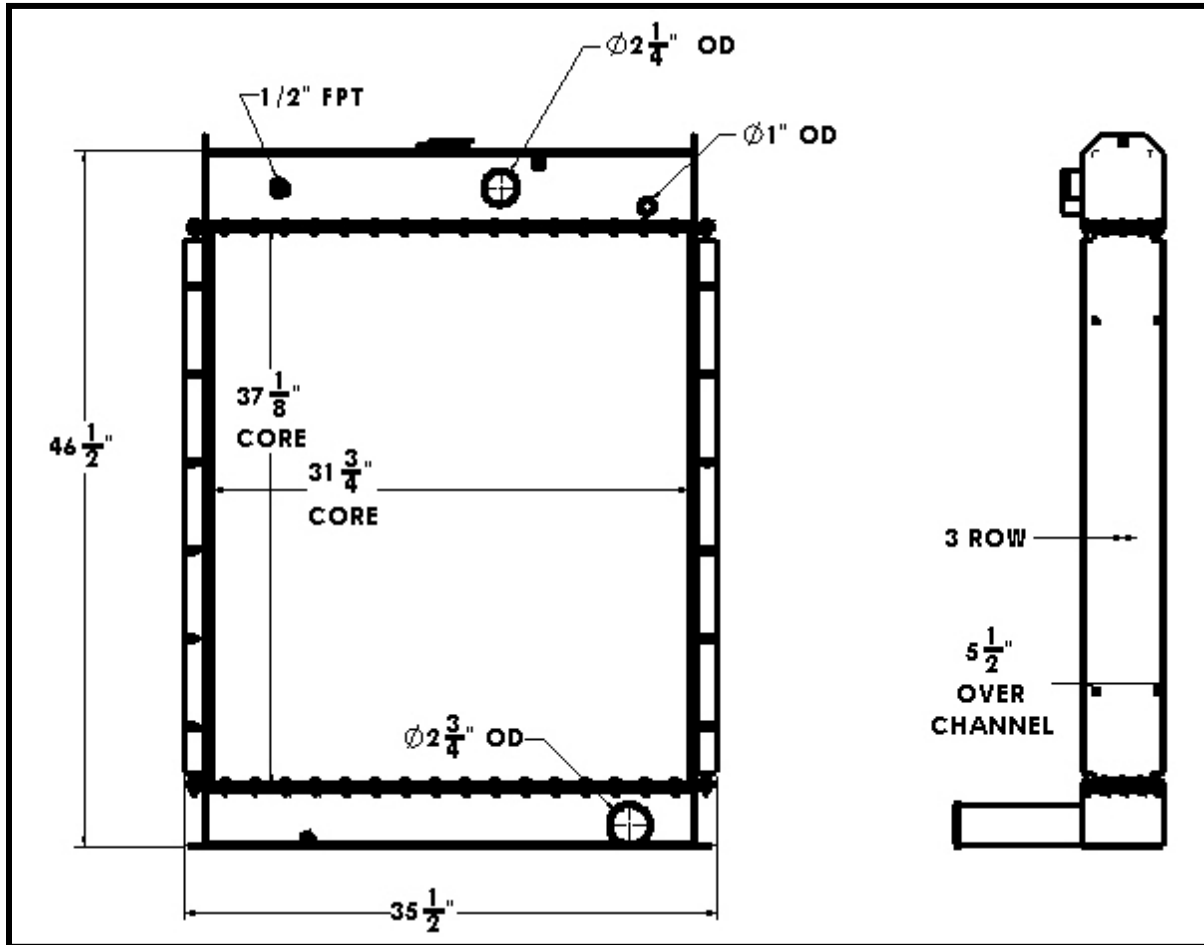

BGR Part Number: BT-0050-3I

Olympian Genset D200P4_1 w/Int'l GCD325

Overall Dimensions: $46\frac{1}{2}$ " X $35\frac{1}{2}$ " X $5\frac{1}{2}$ "

Core: $37\frac{1}{8}$ " X $31\frac{3}{4}$ " X 3 Row

Inlet: $2\frac{1}{4}$ "

Outlet $2\frac{3}{4}$ "