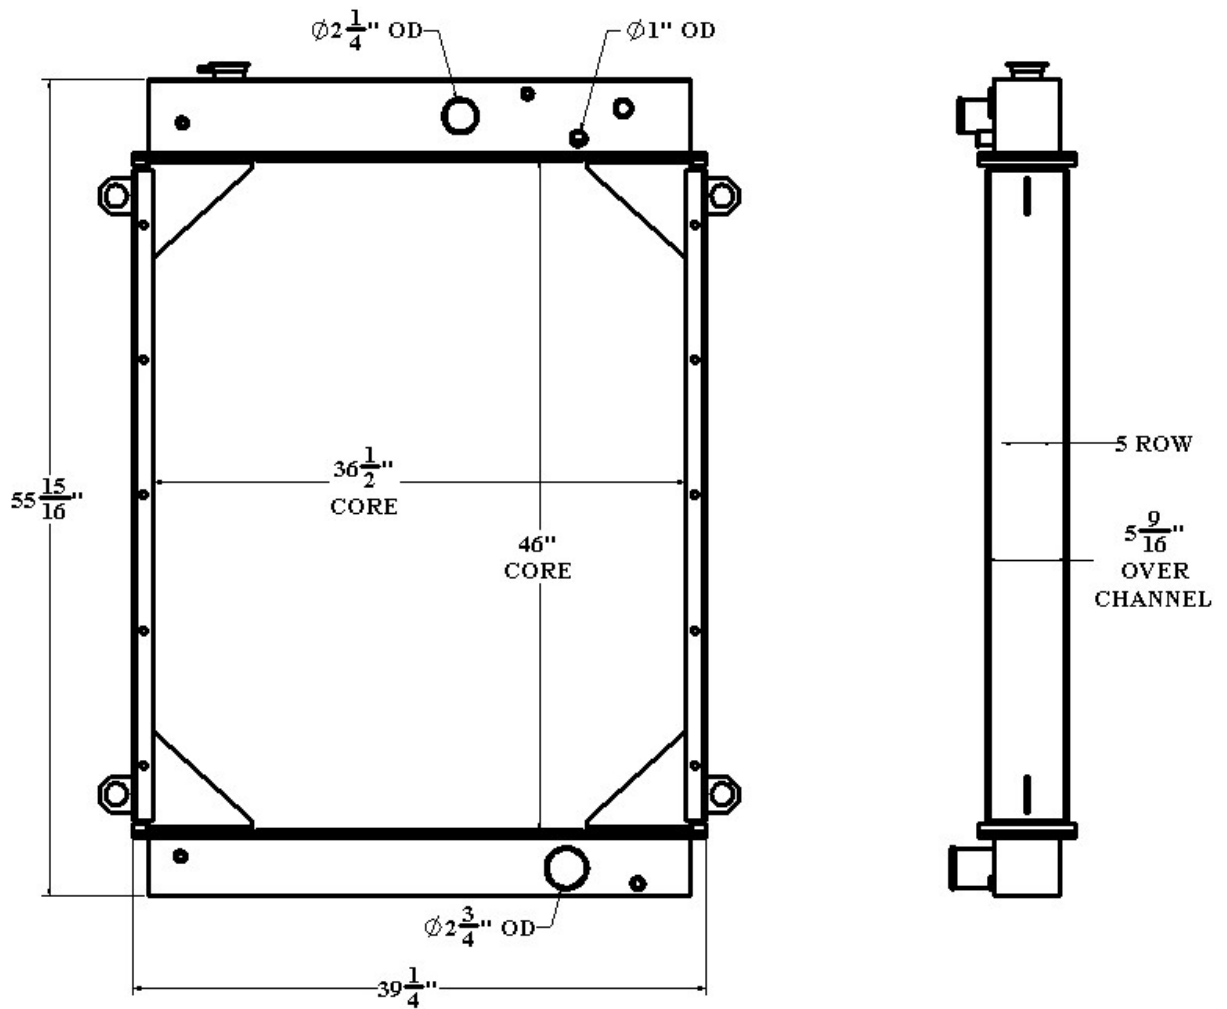

BGR Part Number: BT-0048-5R

Overall Dimensions: $55 \frac{15}{16}$ " X $39 \frac{1}{4}$ "

Core: 46" X $36 \frac{1}{2}$ " 5 ROW

Inlet: $2 \frac{1}{4}$ "

Outlet: $2 \frac{3}{4}$ "