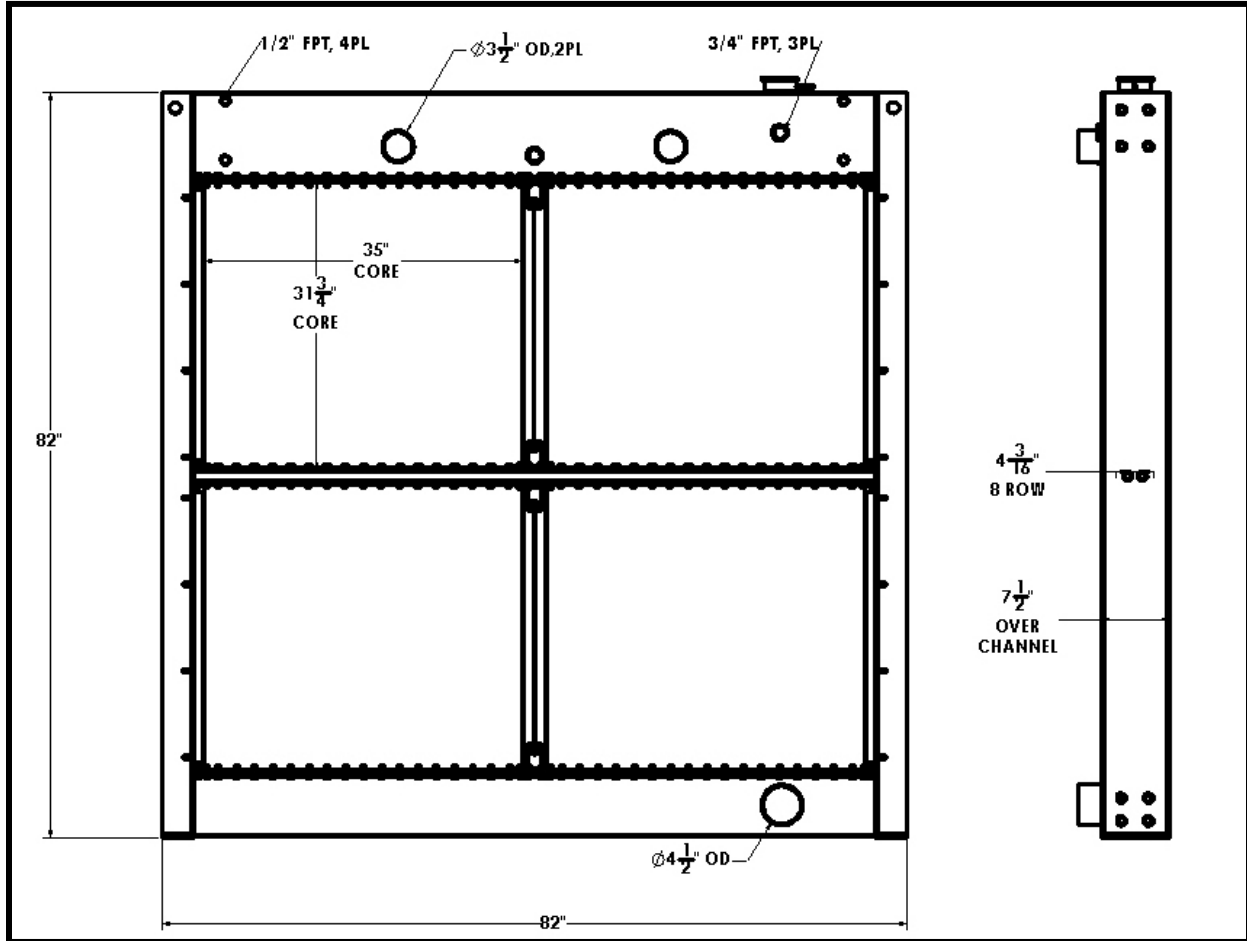

BGR Part Number: BT-0047-8I

Perflex OV33-RA

Overall Dimensions: 82" X 82" X 7-1/2"

Core: 31-3/4" X 35" X 8 Row (4 SECTIONS)

Inlet: 3-1/2" OD, 2PL

Outlet: 4-1/2" OD