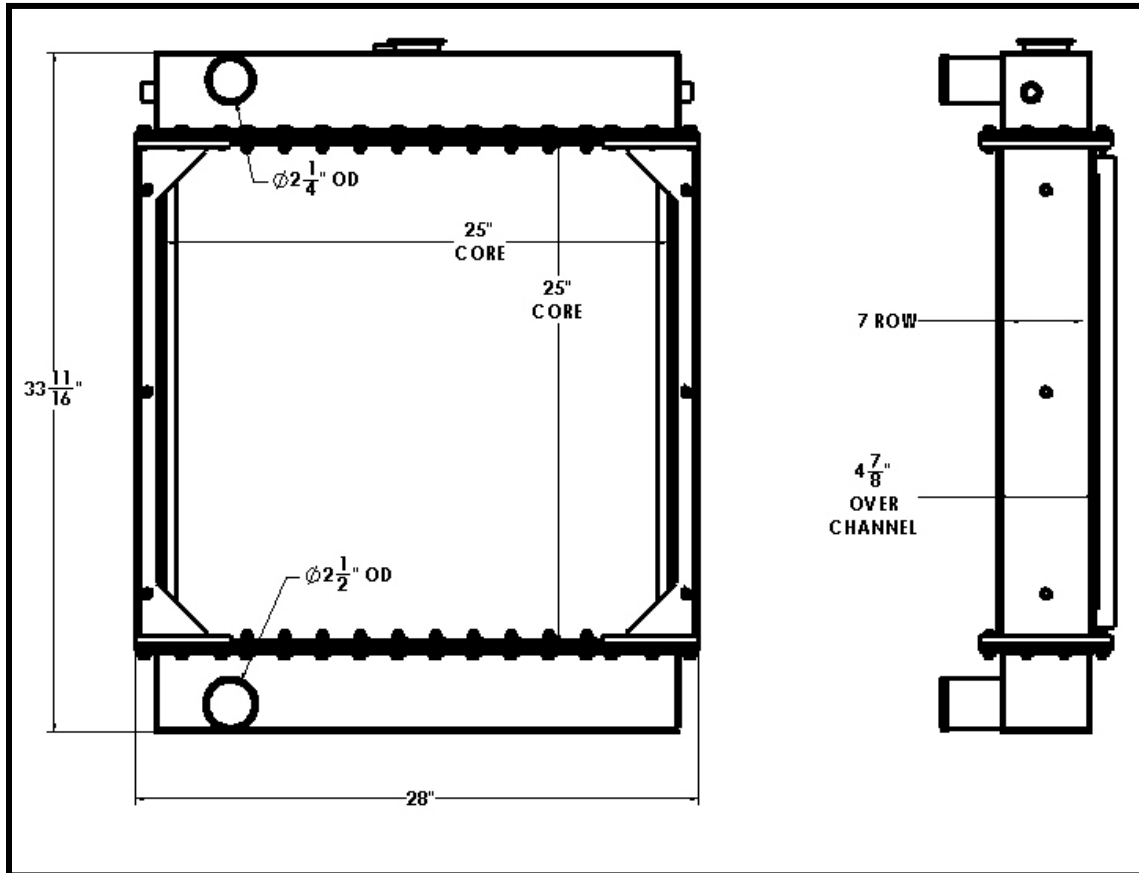

BGR Part Number: BT-0030-7N

ONAN

Overall Dimensions: $33\text{-}11/16$ " X 28" X $4\text{-}7/8$ "

Core: 25" X 25" X 7 Row

Inlet: $2\text{-}1/4$ " OD

Outlet: $2\text{-}1/2$ " OD