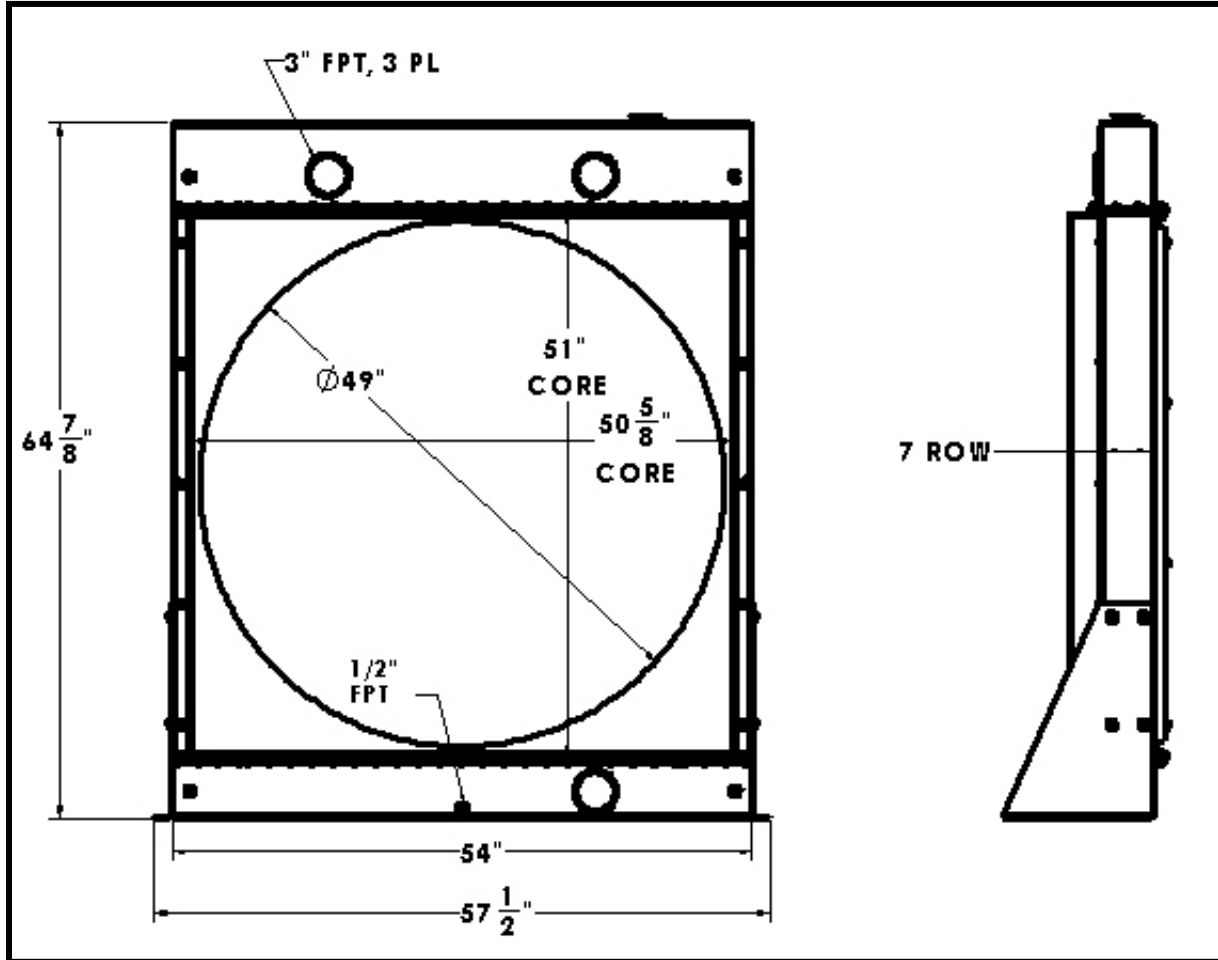

BGR Part Number: BT-0029-7T

Perfex 90M69 V 29069 Cat D353 300kw

Overall Dimensions:  $64 \frac{7}{8}$ " X  $54$ " X  $5 \frac{1}{8}$ "

Core:  $51$ " X  $50 \frac{5}{8}$ " X 7 Row

Inlet: 3" FPT, 2PL

Outlet: 3" FPT