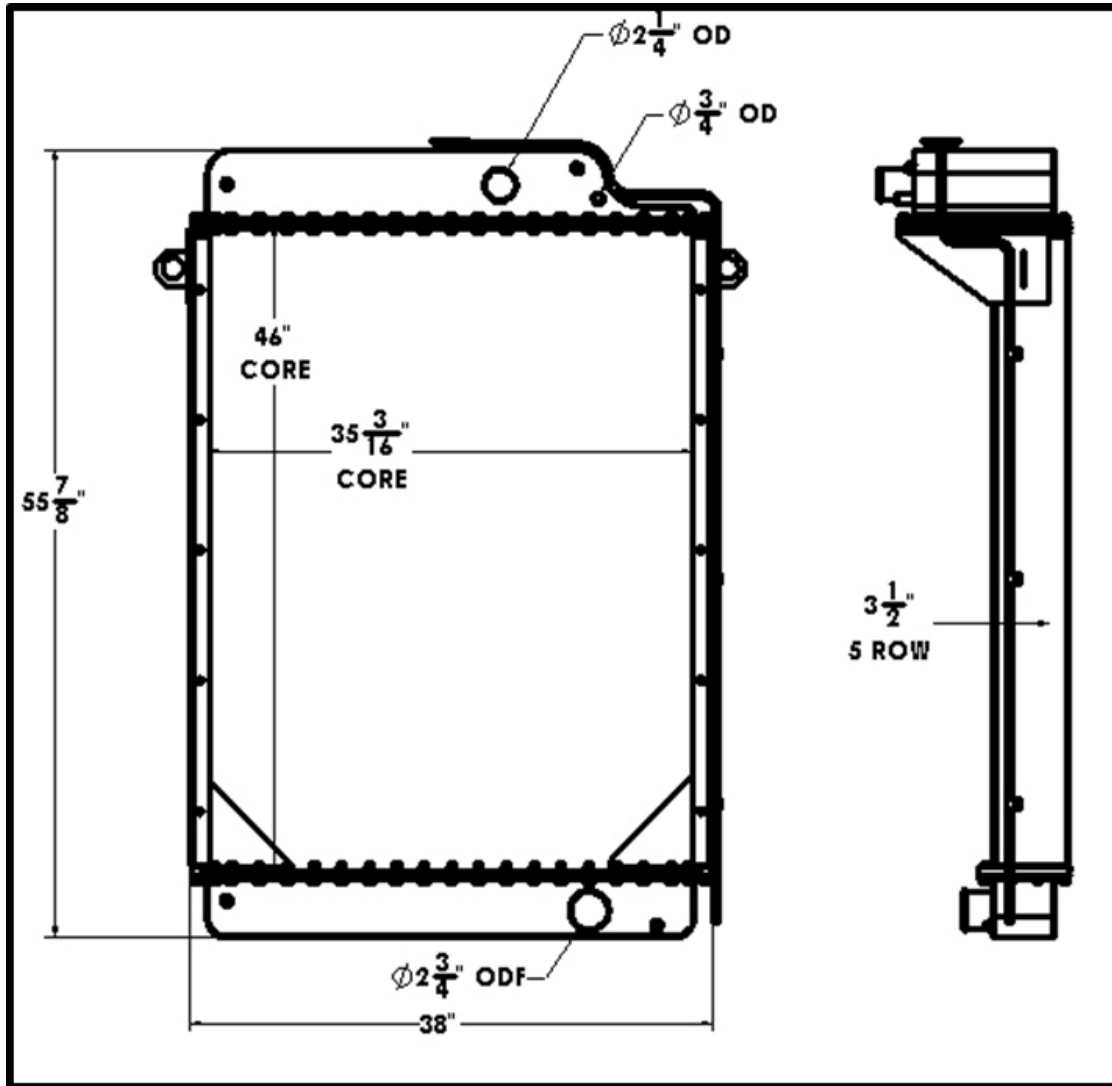

BGR Part Number: BT-0025-5R

ONAN PART NUMBER 130-3527

Overall Dimensions: $55\frac{7}{8}$ " X 38" X $3\frac{1}{2}$ "

Core: 46" X $35\frac{3}{16}$ " X 5 Row

Inlet: $2\frac{1}{4}$ " 2PL

Outlet $2\frac{3}{4}$ "