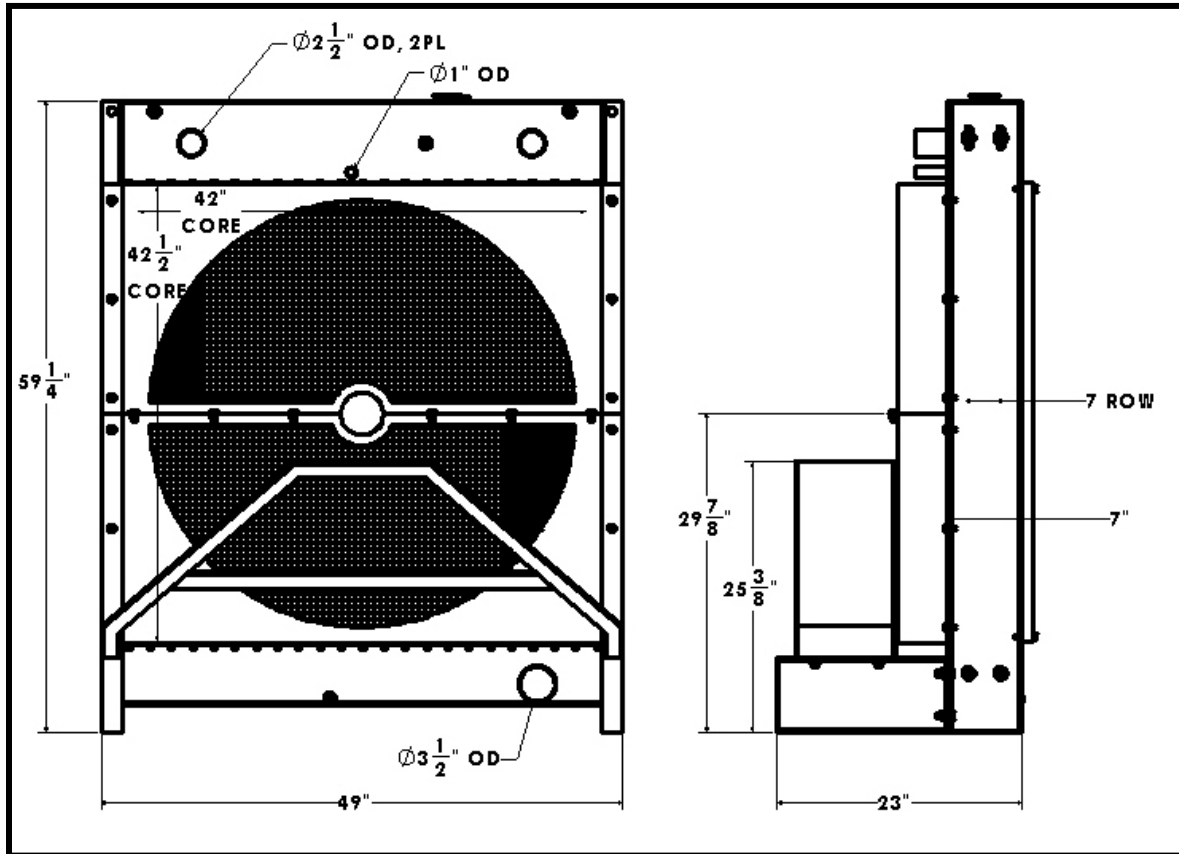

BGR Part Number: BT-0020-71

OEM: M-12

Overall Dimensions: 59-1/4" X 49" X 23"

Core: 42-1/2" X 42" X 7 Row

Inlet" 2-1/2" OD, (2 Places) with Deaeration

Outlet: 3" OD

Note: Available with Fan & TEFC Electric Motor