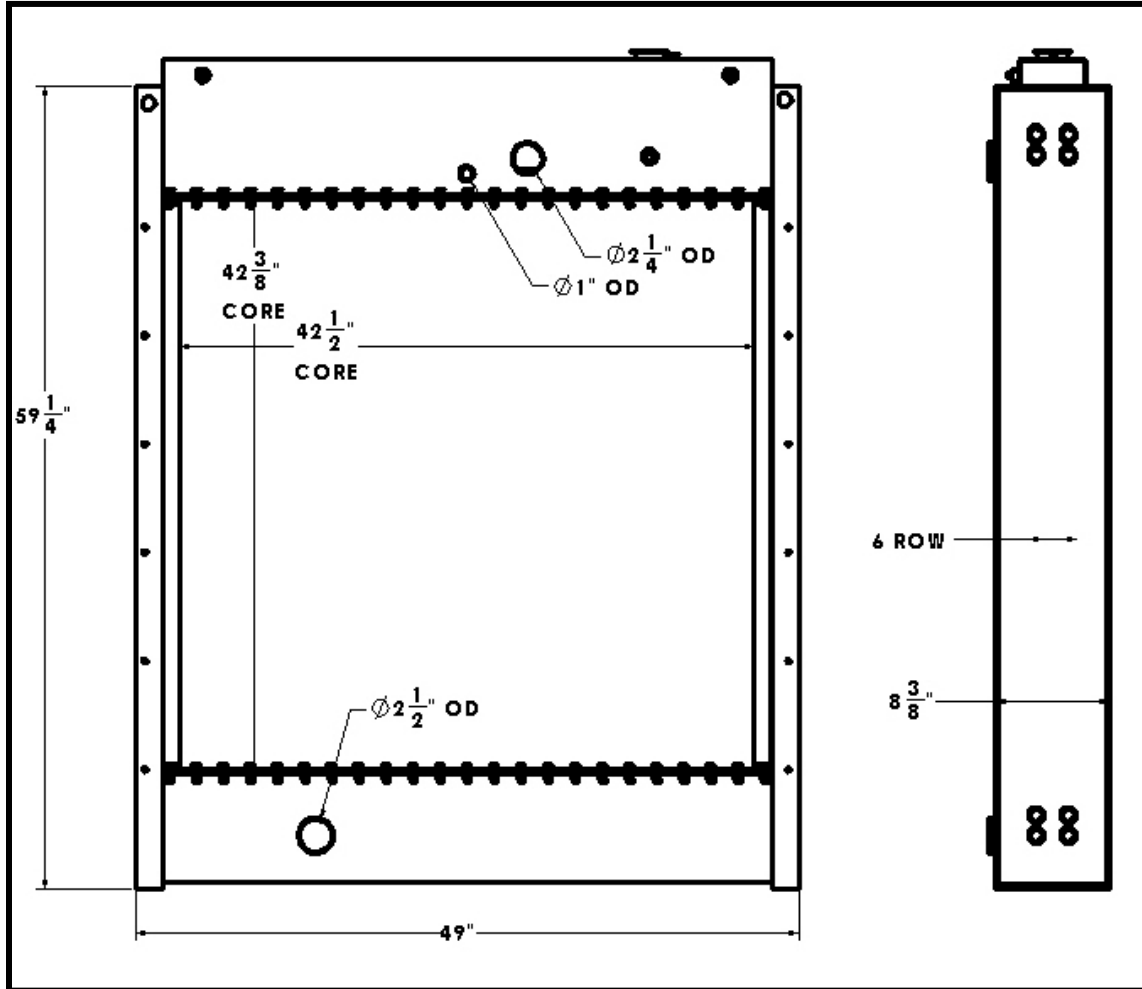

BGR Part Number: BT-0018-6R

OEM: 1A11221D

Overall Dimensions : 59-1/4" X 49" X 8-3/8"

Core: 42-3/8" X 42-1/2" X 6 Row

Inlet: 2-1/4" OD with Deaeration

Outlet: 2-1/2" OD