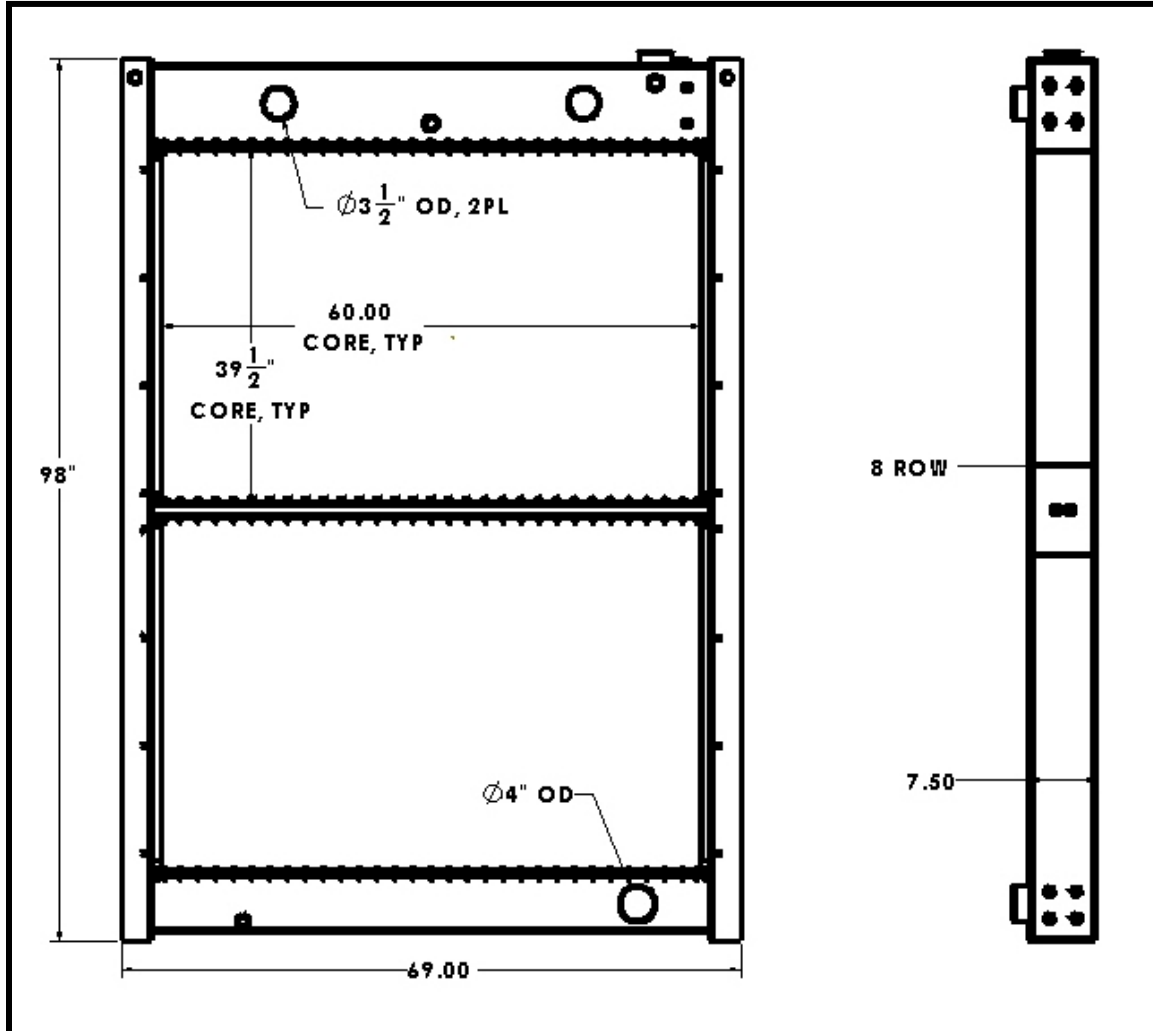

BGR Part Number: BT-0016-8I

OEM: Perfex OV-32-RV

Overall Dimensions: 98" X 69" X 7-1/2"

Core: 39-1/2" X 40" X 8 Row (2 Core Sections)

Inlet: 3-1/2" OD

Outlet: 4" OD