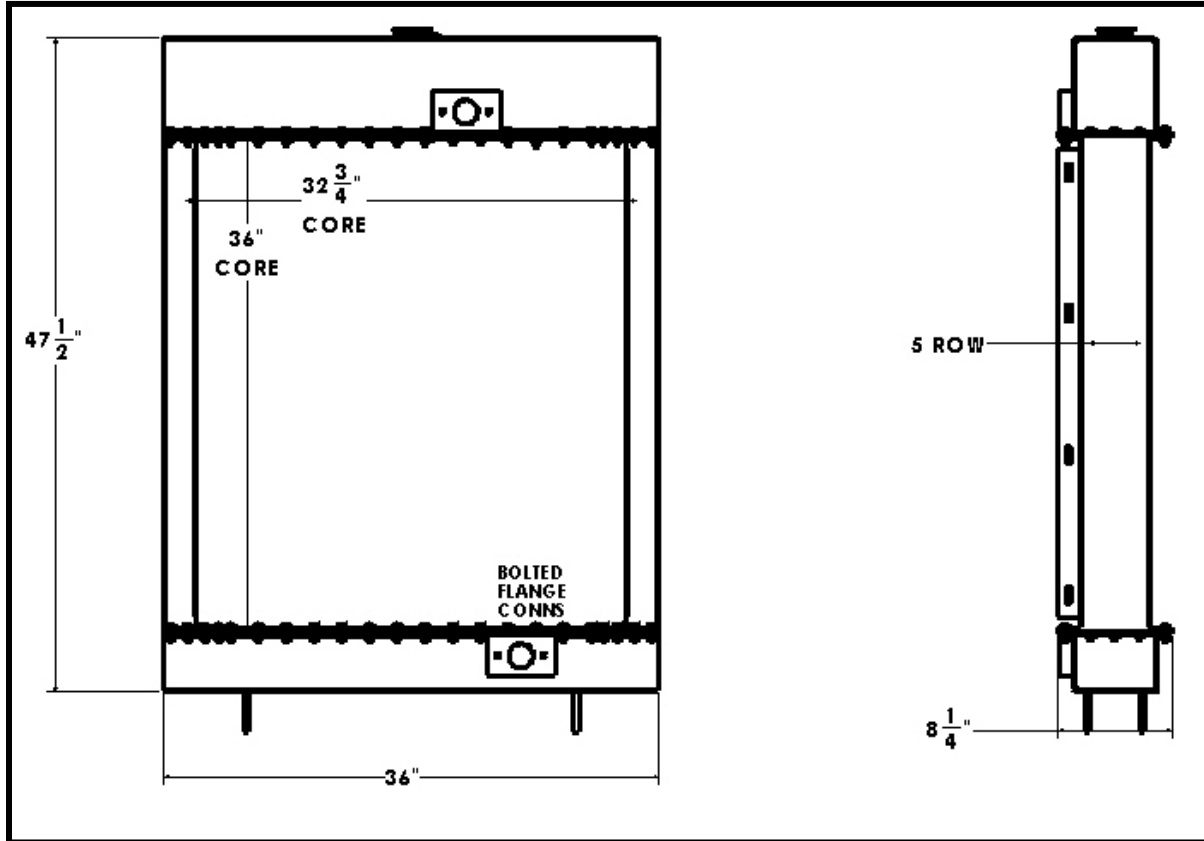

BGR Part Number: BT-0014-5Z

OEM: O & M 167450A

Overall Dimensions: $47\frac{1}{2}$ " X 36" X $8\frac{1}{4}$ "

Core: 36" X $32\frac{3}{4}$ " X 5 Row

Inlet: Bolted Flange

Outlet: Bolted Flange