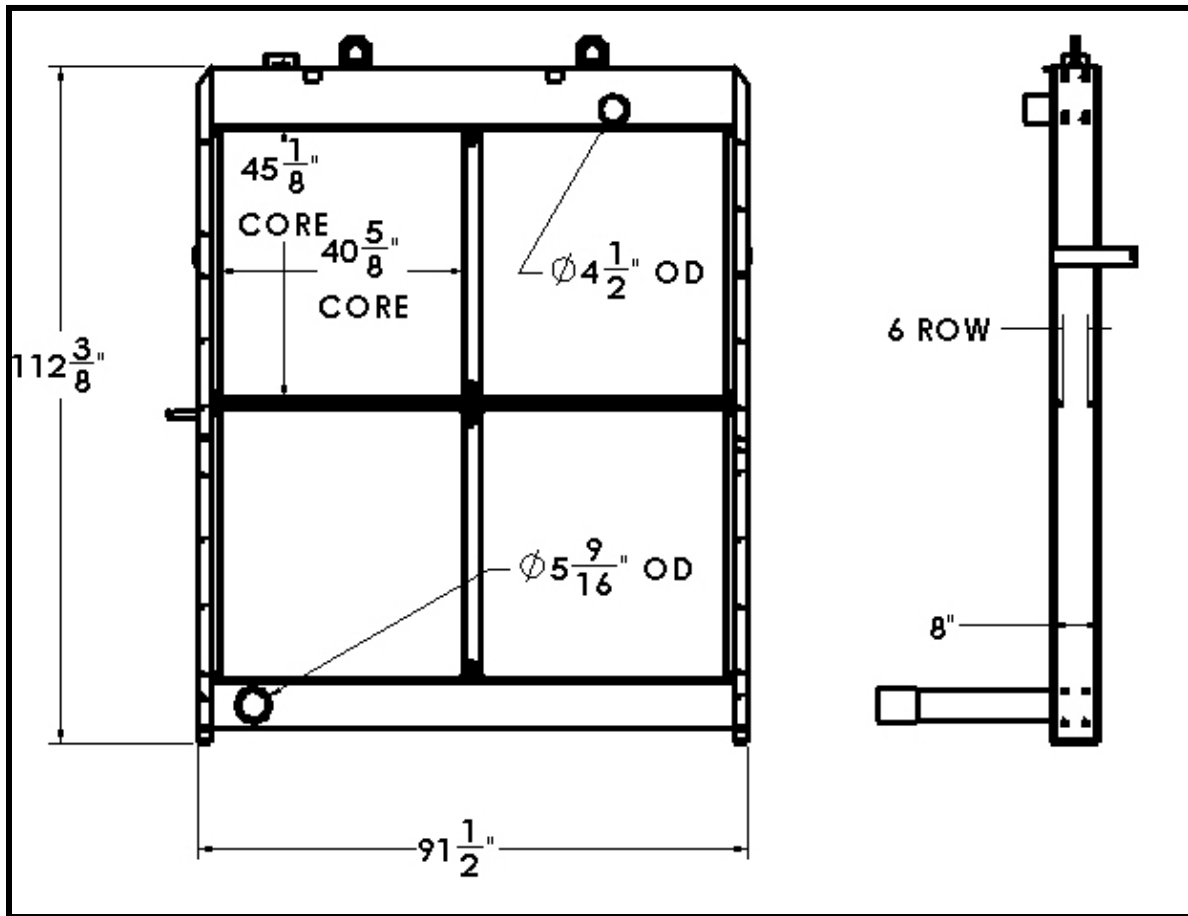

BGR Part Number: BT-0011-6T

Overall Dimensions:  $112\frac{3}{8}$ " X  $91\frac{1}{2}$ " X 8"

Core: 4 Cores at  $45\frac{1}{8}$ " X  $40\frac{5}{8}$ " X 6 Row

Inlet:  $4\frac{1}{2}$ " OD

Outlet:  $5\frac{9}{16}$ " OD