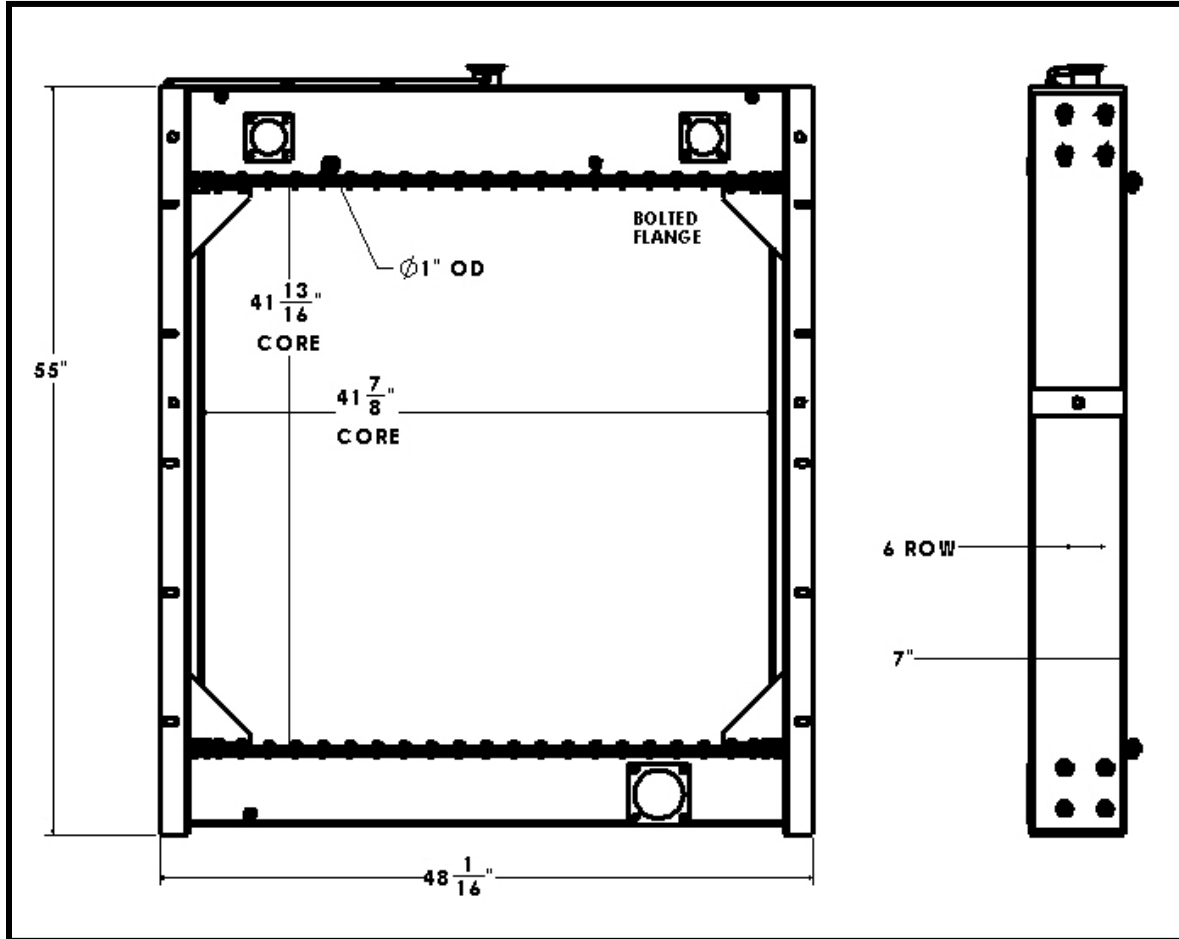

BGR Part Number: BT-0007-6I

ONAN Part Number: 130-2117

Overall Dimensions: 55" X 48-1/16" X 7"

Core: 41-13/16" X 41-7/8" X 6 Row

Inlet: Bolted Flange

Outlet: Bolted Flange