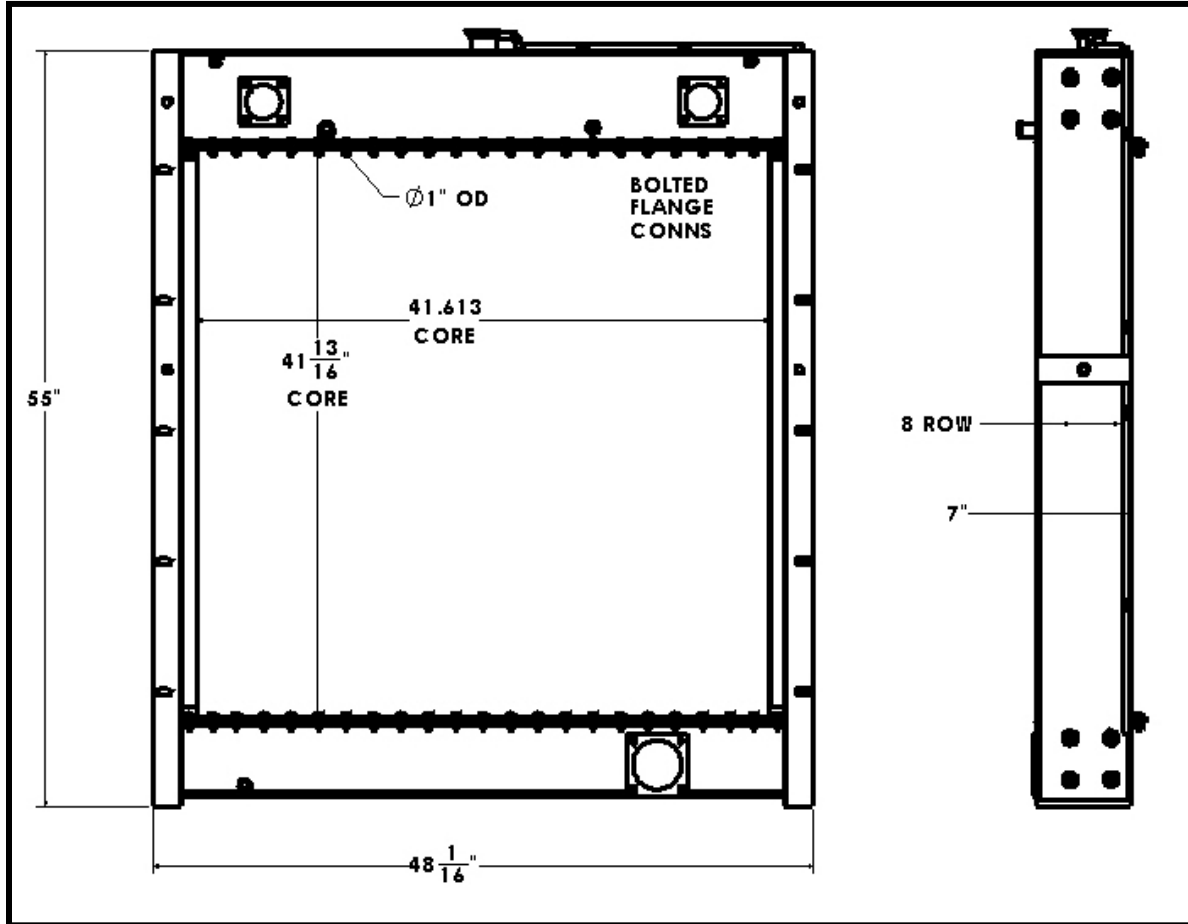

BGR Part Number: BT-0006-8I

ONAN Part Number: 130-1239

Overall Dimensions: 55" X 48-1/6" X 7"

Core: 41-13/16" X 41-5/8" X 8 Row

Inlet: Bolted Flange

Outlet: Bolted Flange