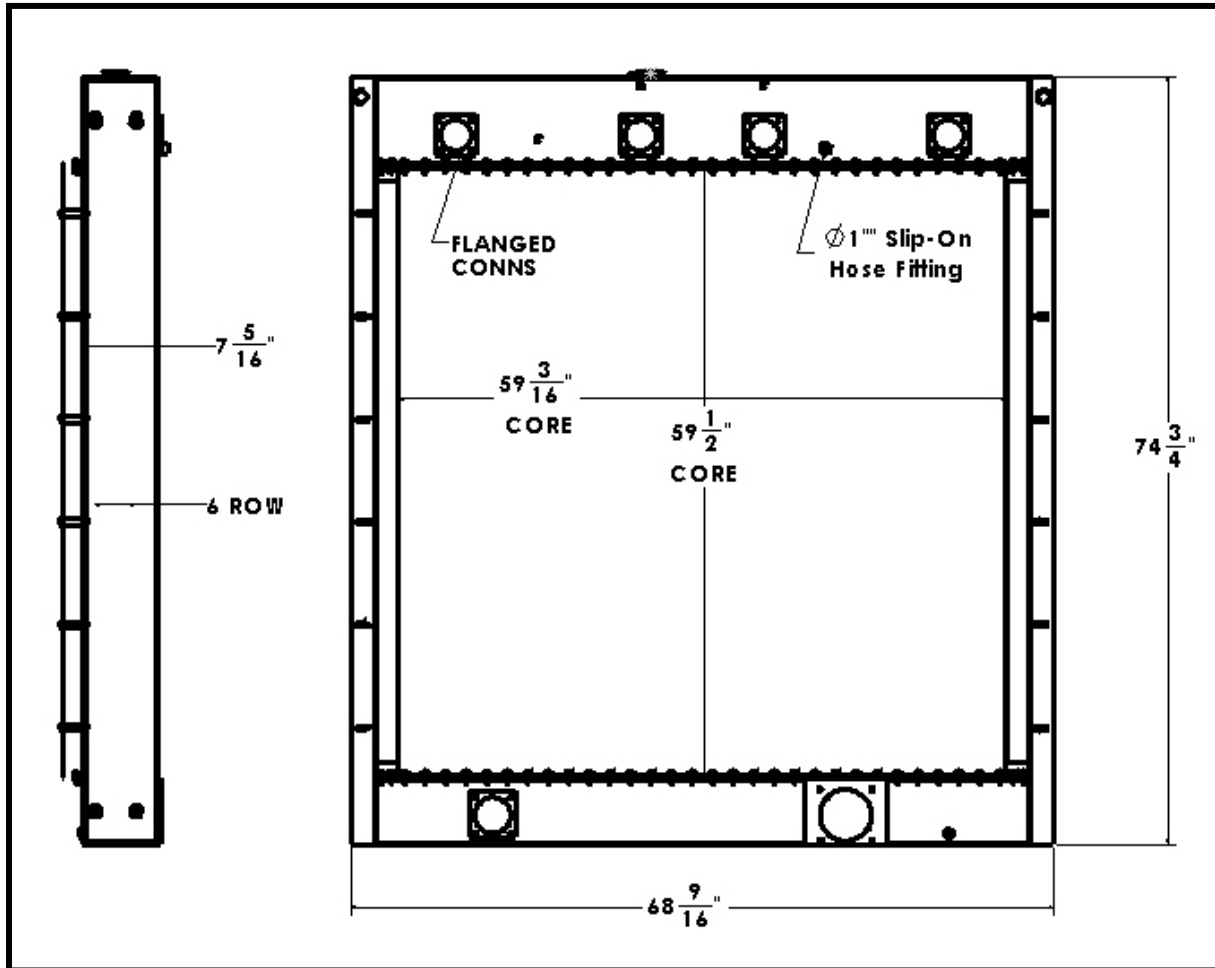

BGR Part Number: BT-0005-6R

ONAN Part Number: 130-1197

Overall Dimensions:  $74\frac{3}{4}$ " X  $68\frac{9}{16}$ " X  $7\frac{5}{16}$ "

Core:  $59\frac{1}{2}$ " X  $59\frac{3}{16}$ " X 6 Row

Inlet: Bolted Flange

Outlet: Bolted Flange